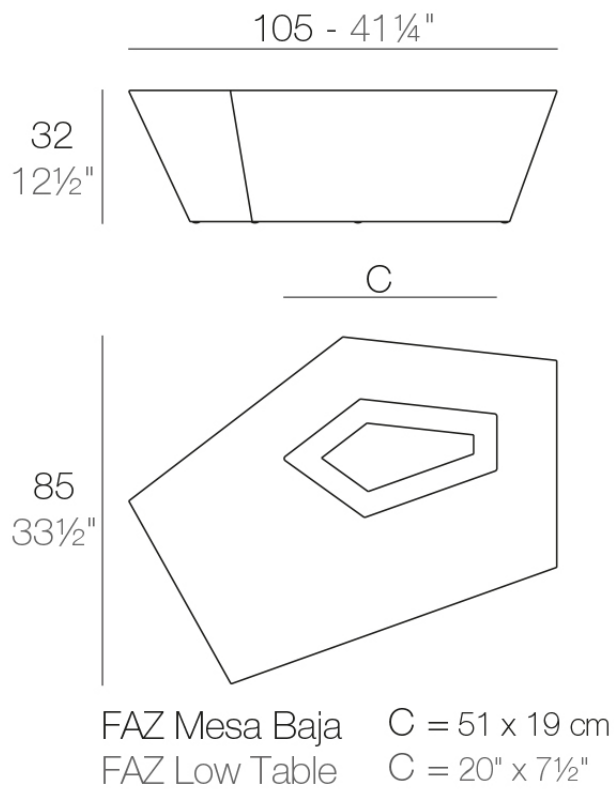

Faz coffee table 105x85x32

by Ramón Esteve

Vondom's Faz collection, designed by Ramón Esteve, is one of the firm's most iconic collections. It stands out for its modular design and sophistication, representing harmony, serenity and timelessness through mineral and emphatic shapes. Faz transforms environments with its unique combination of material and light, creating an enveloping and exclusive atmosphere.

Info

Description

Made of polyethylene resin by rotational moulding. 100% Recyclable. Item suitable for indoor and outdoor use. Available in different finishes.

Weight: 10.5 Kg

Combinations

- 3 x 54004 Módulo Central Sectional Sofa Armless
- 1 x 54002 Módulo Izquierdo Sectional Sofa Left
- 1 x 54003 Módulo Derecho Sectional Sofa Right
- 1 x 54006 Módulo Esquina 90° Sectional Sofa Corner 90°
- 1 x 54010 Módulo Esquina 45° Sectional Sofa Corner 45°