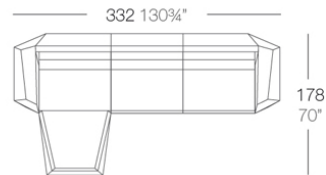

Info

Description

Made of polyethylene resin by rotational moulding. 100% Recyclable. Item suitable for indoor and outdoor use. Available in different finishes.

Weight: 10.5 Kg

Combinations

- 3 x 54004 Módulo Central Sectional Sofa Armless
- 1 x 54002 Módulo Izquierdo Sectional Sofa Left
- 1 x 54003 Módulo Derecho Sectional Sofa Right
- 1 x 54006 Módulo Esquina 90° Sectional Sofa Corner 90°
- 1 x 54010 Módulo Esquina 45° Sectional Sofa Corner 45°