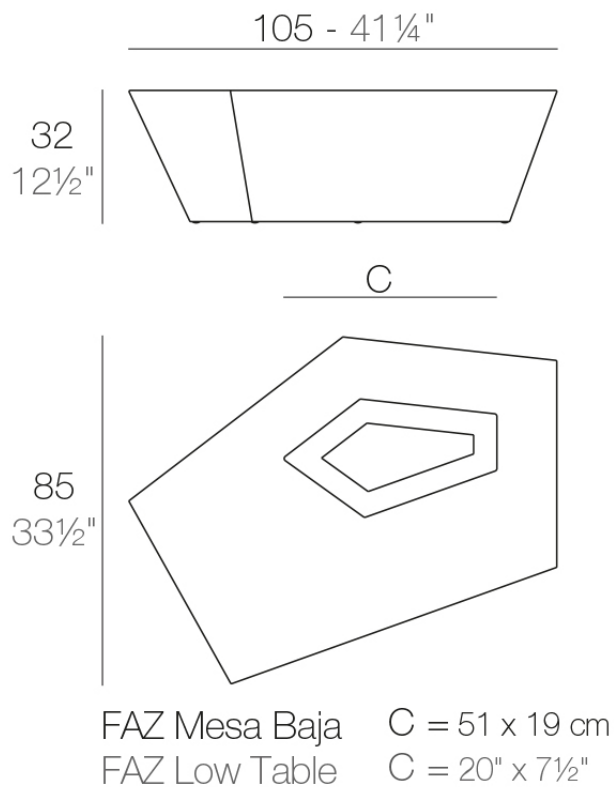

Faz coffee table 105x85x32

by Ramón Esteve

Vondom's Faz collection, designed by Ramón Esteve, is one of the firm's most iconic collections. It stands out for its modular design and sophistication, representing harmony, serenity and timelessness through mineral and emphatic shapes. Faz transforms environments with its unique combination of material and light, creating an enveloping and exclusive atmosphere.

Info

Description

Made of polyethylene resin by rotational moulding. 100% Recyclable. Item suitable for indoor and outdoor use. Available in different finishes.

Weight: 10.5 Kg

Combinations

- 3 x 54004 Módulo Central Sectional Sofa Armless
- 1 x 54002 Módulo Izquierdo Sectional Sofa Left
- 1 x 54003 Módulo Derecho Sectional Sofa Right
- 1 x 54006 Módulo Esquina 90° Sectional Sofa Corner 90°
- 1 x 54010 Módulo Esquina 45° Sectional Sofa Corner 45°