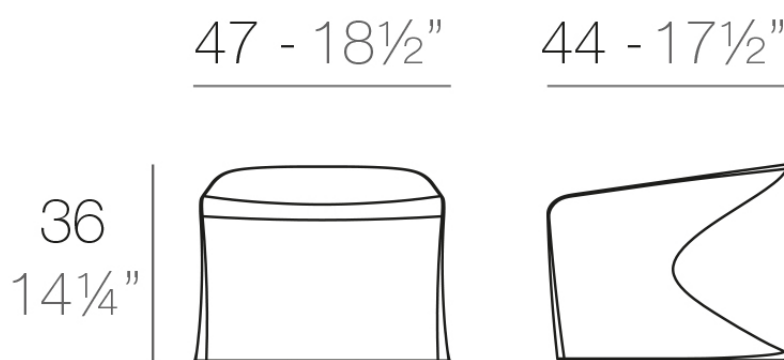

Wing stool

by A-cero

The outdoor furniture's Wing Collection by A-cero for Vondom, was born as a result of the folding of the straight and curve lines projection mixed in a dynamic way.

Info

Description

Made of polyethylene resin by rotational moulding. 100% Recyclable. Item suitable for indoor and outdoor use. Available in different finishes.

Weight: 5 Kg

WING Taburete Bajo
WING Low Stool

Finishes

finishes

BASIC

Ref. 53036

white 2001

ecru 2003