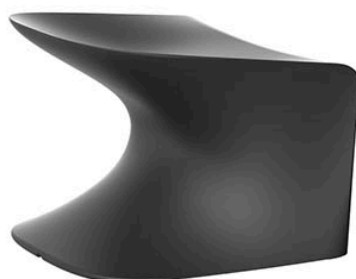

Wing stool

by A-cero

The outdoor furniture's Wing Collection by A-cero for Vondom, was born as a result of the folding of the straight and curve lines projection mixed in a dynamic way.

Info

Description

Made of polyethylene resin by rotational moulding. 100% Recyclable. Item suitable for indoor and outdoor use. Available in different finishes.

Weight: 5 Kg

WING Taburete Bajo
WING Low Stool

Finishes

finishes

BASIC

Ref. 53036

white 2001

ecru 2003