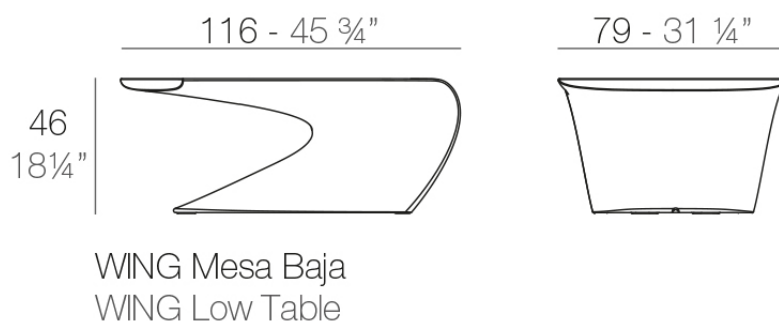

Info

Description

Made of polyethylene resin by rotational moulding. 100% Recyclable. Item suitable for indoor and outdoor use. Available in different finishes.

Weight: 15 Kg