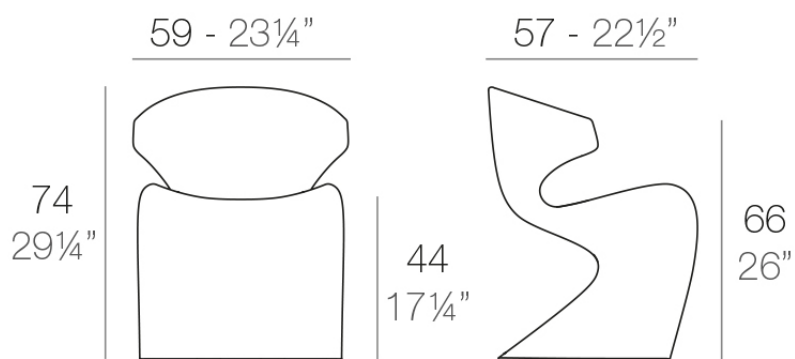

Weight: 9 Kg

WING Silla
WING Chair

Accessories

- **Fabric**

Fabric

Finishes

finishes

BASIC