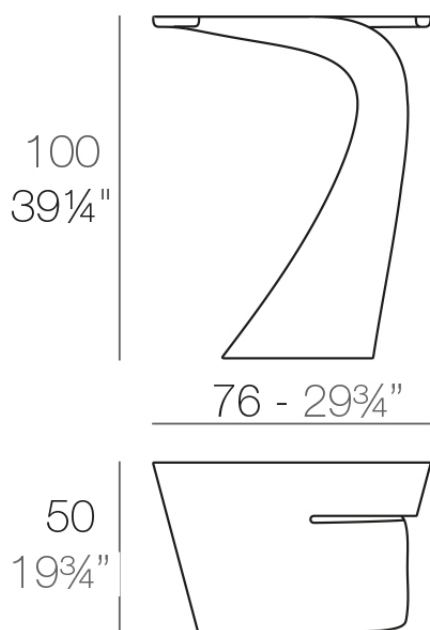

Wing bar table 50x76x100

by A-cero

The outdoor furniture's Wing Collection by A-cero for Vondom, was born as a result of the folding of the straight and curve lines projection mixed in a dynamic way.

Info

Description

Made of polyethylene resin by rotational moulding. 100% Recyclable. Item suitable for indoor and outdoor use. Available in different finishes.

Weight: 12 Kg

WING Mesa Alta
WING Bar Table

Finishes