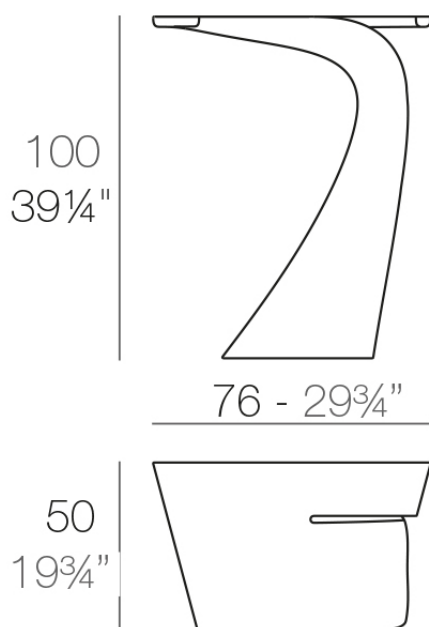

## Wing bar table 50x76x100

by A-cero

The outdoor furniture's Wing Collection by A-cero for Vondom, was born as a result of the folding of the straight and curve lines projection mixed in a dynamic way.

### Description

Made of polyethylene resin by rotational moulding. 100% Recyclable. Item suitable for indoor and outdoor use. Available in different finishes.

Weight: 12 Kg

WING Mesa Alta  
WING Bar Table