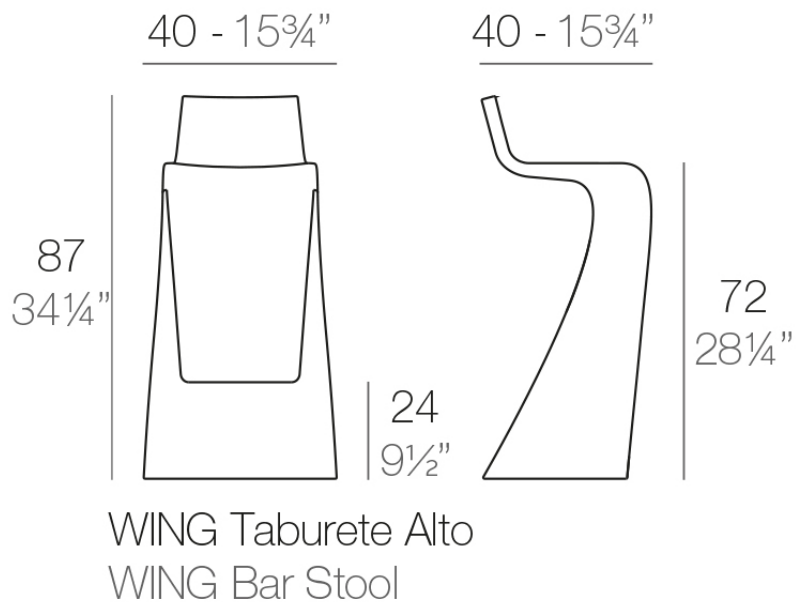

Wing bar stool

by A-cero

The outdoor furniture's Wing Collection by A-cero for Vondom, was born as a result of the folding of the straight and curve lines projection mixed in a dynamic way.

Info

Description

Made of polyethylene resin by rotational moulding. 100% Recyclable. Item suitable for indoor and outdoor use. Available in different finishes.

Weight: 5.51 Kg

Finishes

finishes

BASIC

Ref. 53031

notte blue

ice