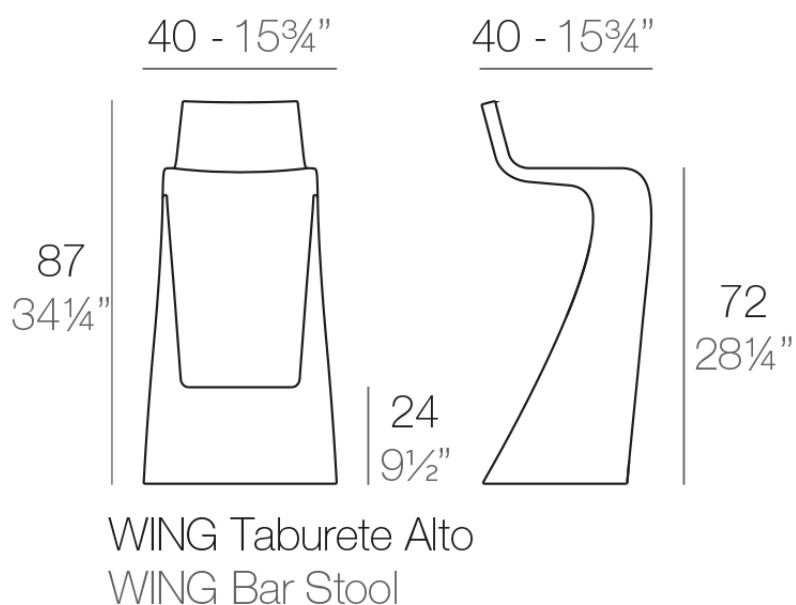

Wing bar stool

by A-cero

The outdoor furniture's Wing Collection by A-cero for Vondom, was born as a result of the folding of the straight and curve lines projection mixed in a dynamic way.

Info

Description

Made of polyethylene resin by rotational moulding. 100% Recyclable. Item suitable for indoor and outdoor use. Available in different finishes.

Weight: 5.51 Kg

Finishes

finishes

BASIC

Ref. 53031

white 2001

ecru 2003