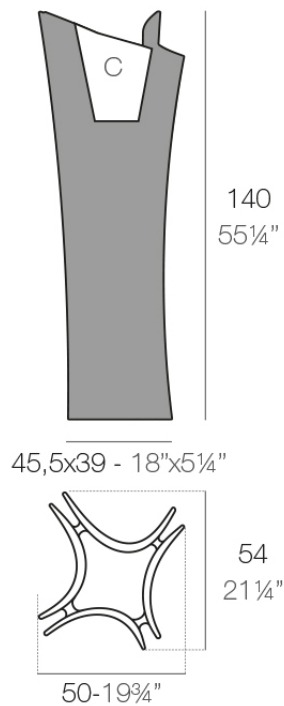

## Description

Pot made of polyethylene resin by rotational moulding. 100% Recyclable. Item suitable for indoor and outdoor use. Available in different finishes.

Weight: 17.87 Kg

ALMA Maceta C = 10 L  
ALMA Planter C = 2 3/4 gal