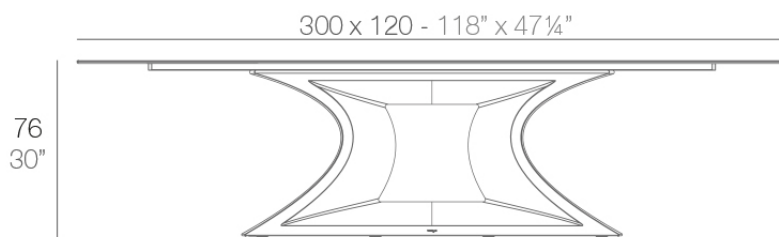

Info

Description

Table Made of polyethylene resin by rotational moulding. 100% Recyclable. Item suitable for indoor and outdoor use. Tabletop of HPL. Available in different finishes.

Weight: 154.1 Kg

REST Mesa XL
REST Table XL