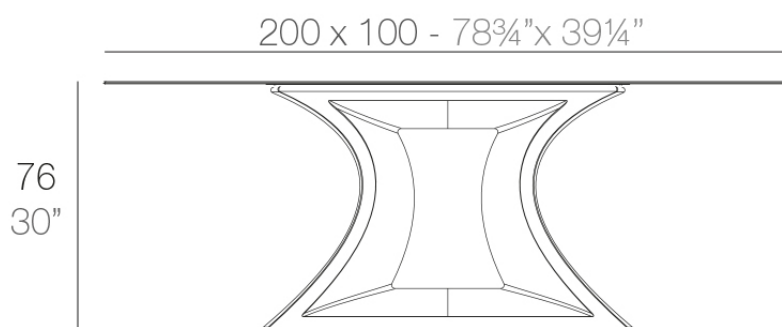

Rest table 200x100x76

by A-cero

In a world where art and design converge, the Rest Collection by A-Cero is born. Inspired by the ancient technique of origami, each piece is a tribute to the Japanese art of folding, fusing elegance and simplicity under the philosophy “less is more”.

Info

Description

Table Made of polyethylene resin by rotational moulding. 100% Recyclable. Item suitable for indoor and outdoor use. Tabletop of HPL, Full White or Glass. Available in different finishes.

Weight: 104.65 Kg

REST Mesa
REST Table

Finishes

finishes

BASIC

Ref. 53010B

orange

white 201