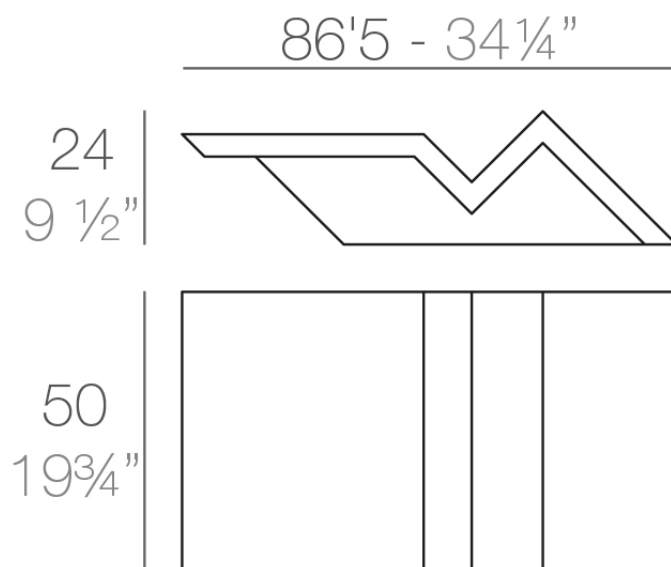

Info

Description

Made of polyethylene resin by rotational moulding. 100% Recyclable. Item suitable for indoor and outdoor use. Available in different finishes.

Weight: 7 Kg

REST Mesa Tumbona
REST Sun Chaise Table