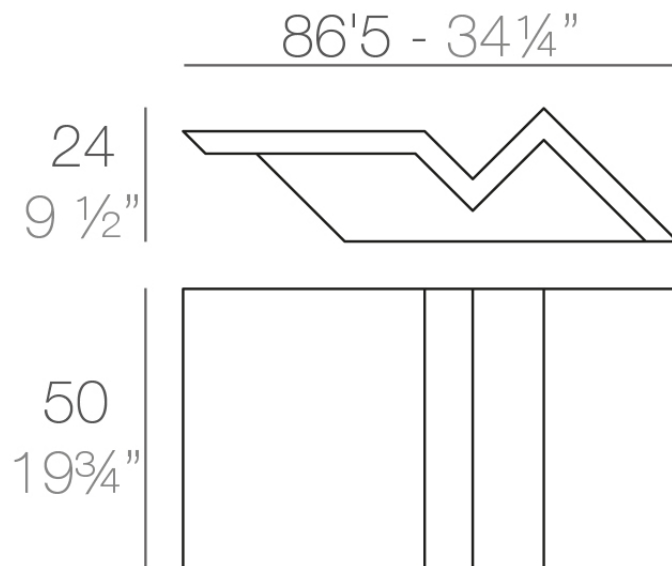

Info

Description

Made of polyethylene resin by rotational moulding. 100% Recyclable. Item suitable for indoor and outdoor use. Available in different finishes.

Weight: 7 Kg

REST Mesa Tumbona
REST Sun Chaise Table