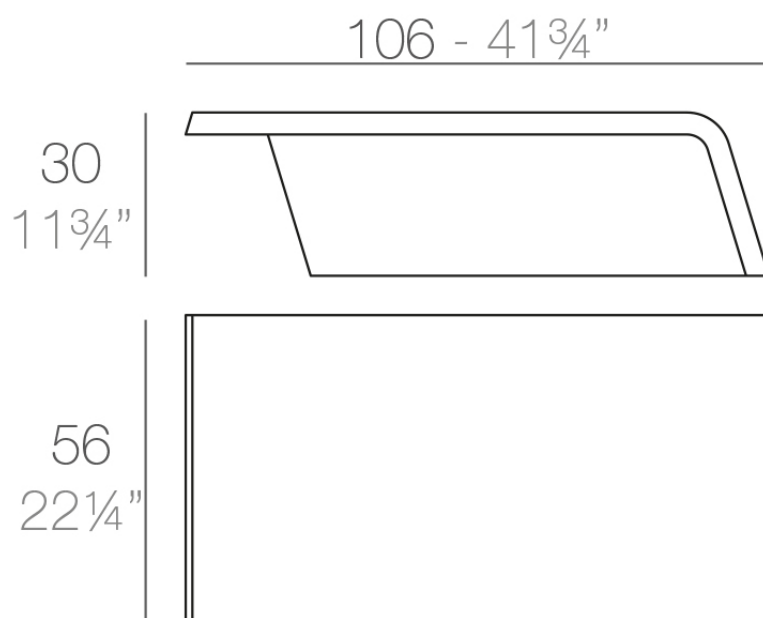

Designed by A-Cero.

Info

Description

Made of polyethylene resin by rotational moulding. 100% Recyclable. Item suitable for indoor and outdoor use. Available in different finishes.

Weight: 12.5 Kg

REST Mesa Baja