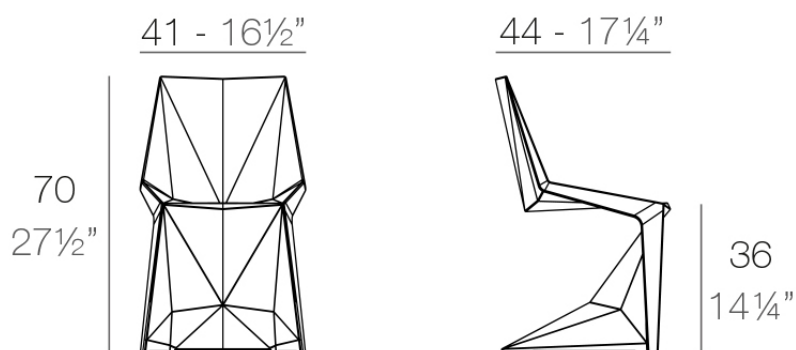

Info

Description

Made of injected polypropylene with fiber glass. Stackable. Available in several colors. Item suitable for indoor and outdoor use.

Weight: 3 Kg

VOXEL Silla mini
VOXEL Chair mini

Finishes

finishes