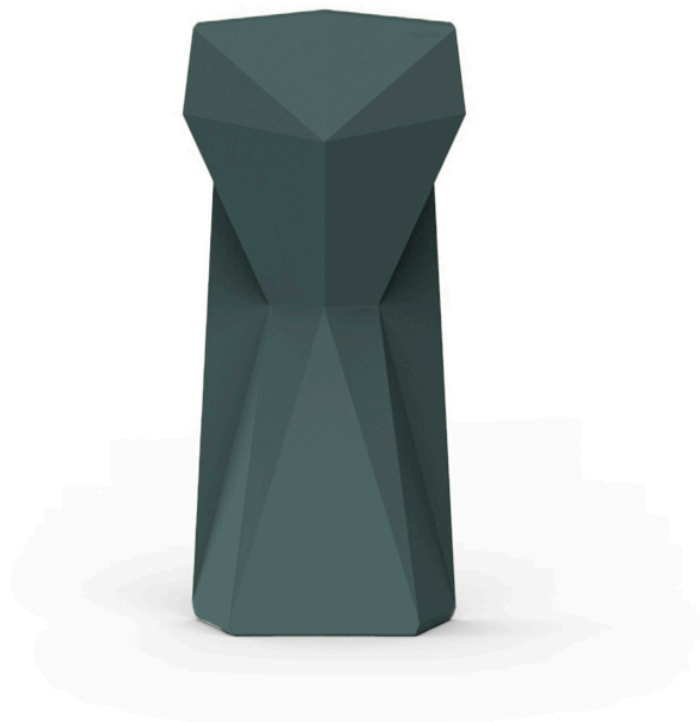

Vertex bar stool

by Karim Rashid

One of the latest great works by **KARIM RASHID**, we can find it in **VERTEX**, a family of ultra-contemporary sculpted outdoor & indoor designer furniture collection designed for the Spanish brand **VONDOM**.

Info

Description

Made of polyethylene resin by rotational moulding. 100% Recyclable. Item suitable for indoor and outdoor use. Available in different finishes.

Weight: 5.51 Kg

VERTEX Taburete Alto

VERTEX Bar Stool