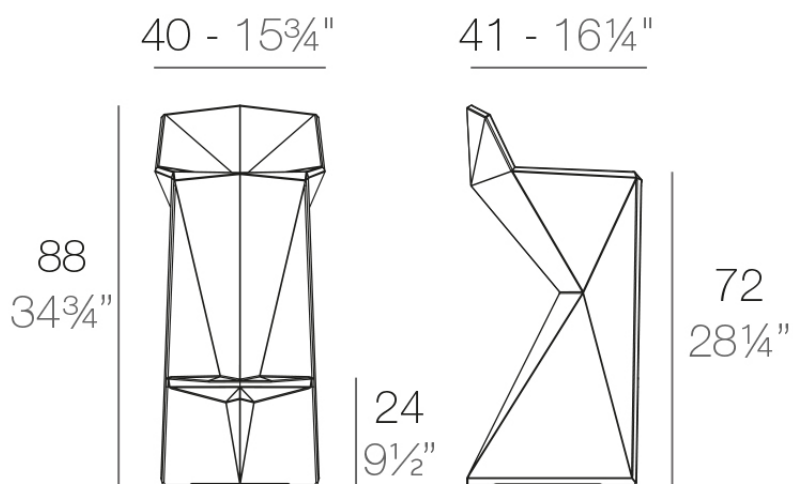

Info

Description

Made of polyethylene resin by rotational moulding. 100% Recyclable. Item suitable for indoor and outdoor use. Available in different finishes.

Weight: 5.51 Kg

VERTEX Taburete Alto

VERTEX Bar Stool