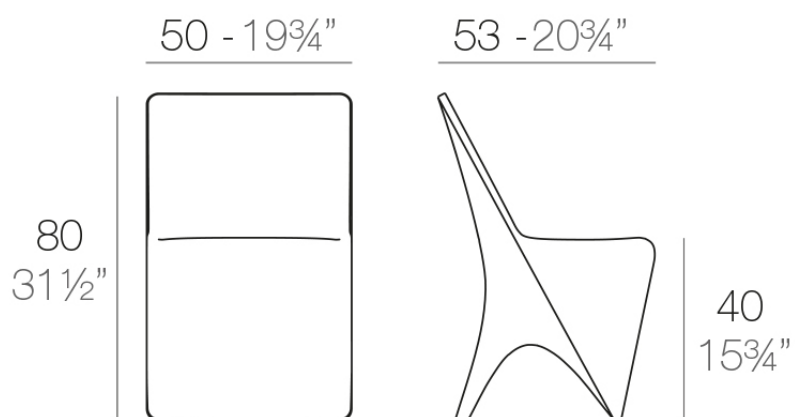

### Description

Made of polyethylene resin by rotational moulding. 100% Recyclable. Item suitable for indoor and outdoor use. Available in different finishes.

Weight: 7.5 Kg

PAL Silla  
PAL Chair