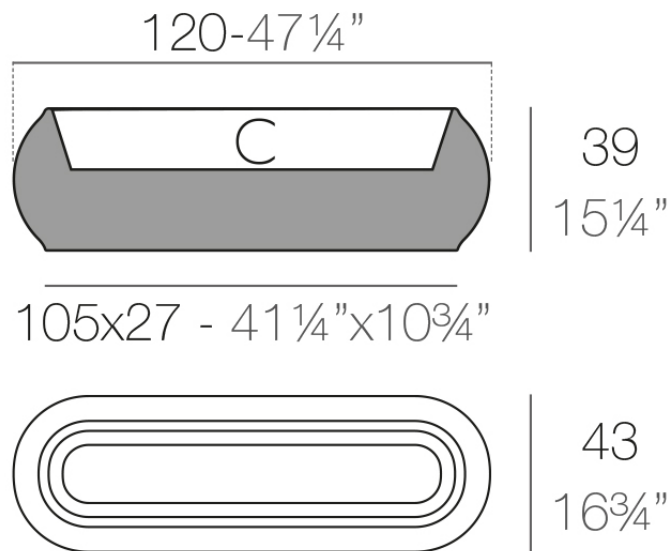

Info

Description

Pot made of polyethylene resin by rotational moulding. 100% Recyclable. Item suitable for indoor and outdoor use. Available in different finishes.

PAL Jardinera 39
PAL Jardiniere 39

C = 50 L
C = 13 gal