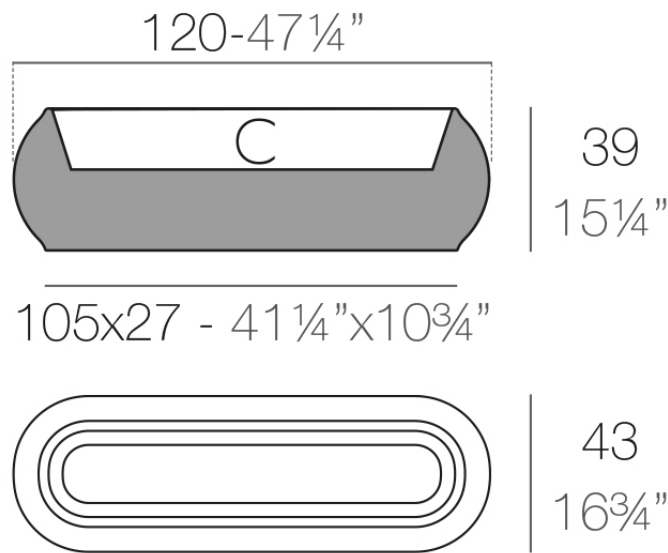

Info

Description

Pot made of polyethylene resin by rotational moulding. 100% Recyclable. Item suitable for indoor and outdoor use. Available in different finishes.

PAL Jardinera 39
PAL Jardiniere 39

C = 50 L
C = 13 gal