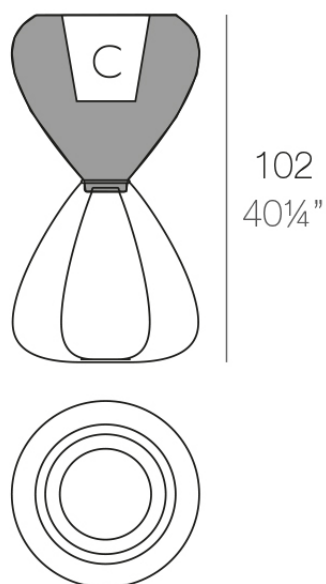

### Description

Pot made of polyethylene resin by rotational moulding. 100% Recyclable.  
Item suitable for indoor and outdoor use. Available in different finishes.

Ø55-Ø21¾"

PAL Macetero 102	C = 20 L
PAL Planter 102	C = 5½ gal