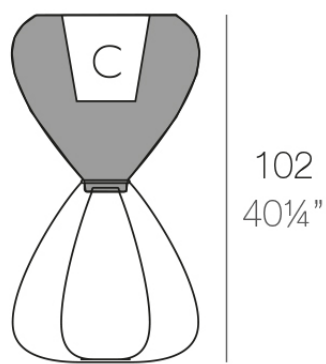

Info

Description

Pot made of polyethylene resin by rotational moulding. 100% Recyclable.
Item suitable for indoor and outdoor use. Available in different finishes.

Ø55-Ø21¾"

PAL Macetero 102 C = 20 L
PAL Planter 102 C = 5½ gal