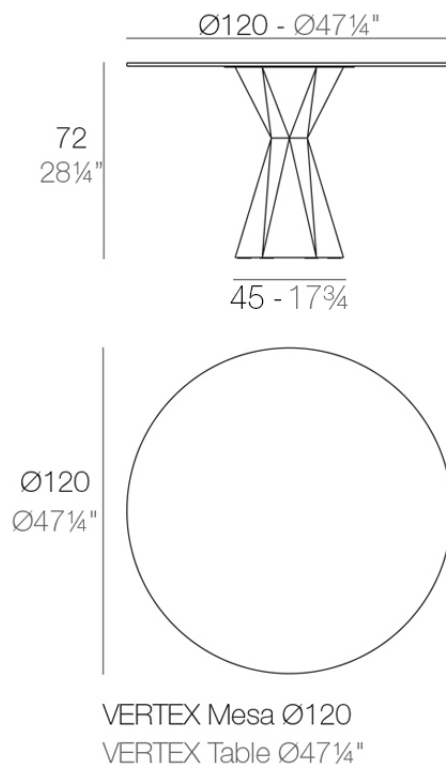

Info

Description

Made of polyethylene resin by rotational moulding. 100% Recyclable. Item suitable for indoor and outdoor use. Available in different finishes. Tabletop with HPL.

Weight: 62.59 Kg

Finishes