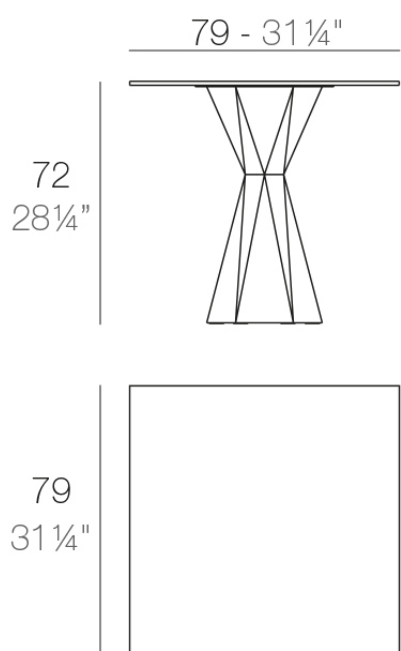

Info

Description

Made of polyethylene resin by rotational moulding. 100% Recyclable. Item suitable for indoor and outdoor use. Available in different finishes. Tabletop with HPL.

Weight: 50.39 Kg

VERTEX Mesa 80x80
VERTEX Table 31 1/2"x31 1/2"