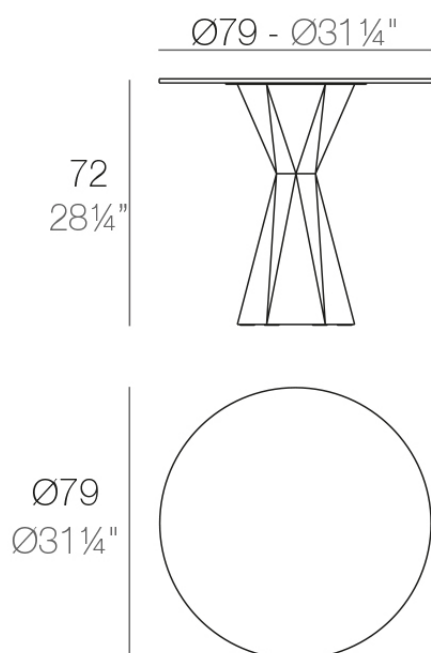

Info

Description

Made of polyethylene resin by rotational moulding. 100% Recyclable. Item suitable for indoor and outdoor use. Available in different finishes. Tabletop with HPL.

Weight: 50.39 Kg

VERTEX Mesa $\text{Ø}80$
VERTEX Table $\text{Ø}31\frac{1}{2}"$