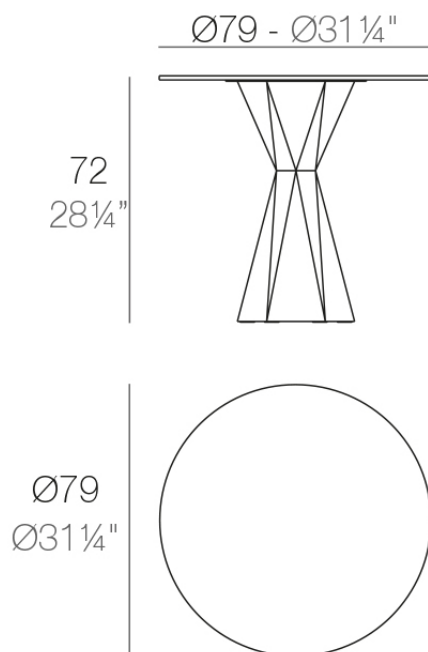

### Description

Made of polyethylene resin by rotational moulding. 100% Recyclable. Item suitable for indoor and outdoor use. Available in different finishes. Tabletop with HPL.

Weight: 50.39 Kg

VERTEX Mesa  $\text{Ø}80$   
VERTEX Table  $\text{Ø}31\frac{1}{2}"$