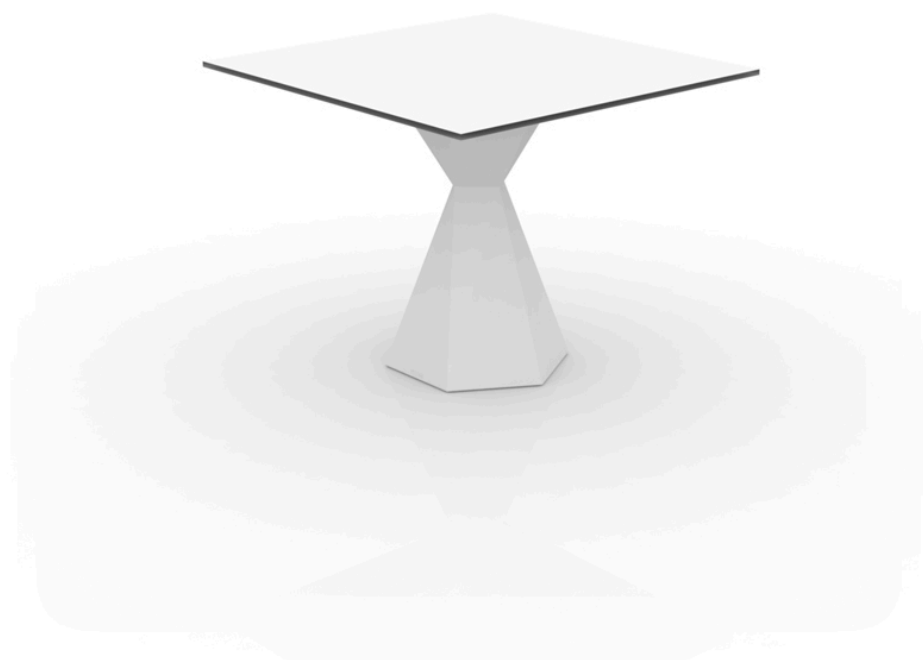

Vertex table 90x90 hpl

by Karim Rashid

One of the latest great works by **KARIM RASHID**, we can find it in **VERTEX**, a family of ultra-contemporary sculpted outdoor & indoor designer furniture collection designed for the Spanish brand **VONDOM**.

Info

Description

Made of polyethylene resin by rotational moulding. 100% Recyclable. Item suitable for indoor and outdoor use. Available in different finishes. Tabletop with HPL.

Weight: 54.19 Kg

VERTEX Mesa 90x90
VERTEX Table 35 1/2"x35 1/2"