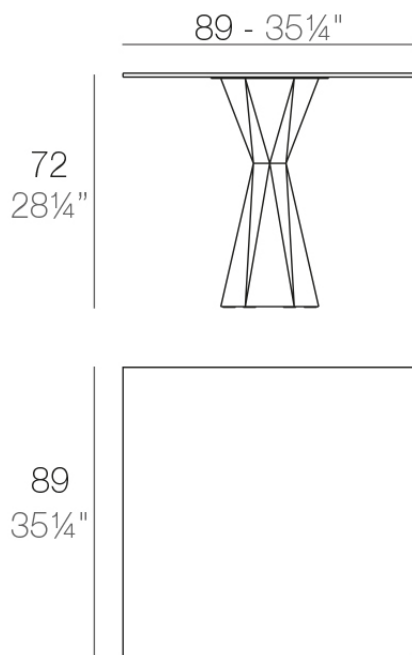

Info

Description

Made of polyethylene resin by rotational moulding. 100% Recyclable. Item suitable for indoor and outdoor use. Available in different finishes. Tabletop with HPL.

Weight: 54.19 Kg

VERTEX Mesa 90x90
VERTEX Table 35 1/2"x35 1/2"