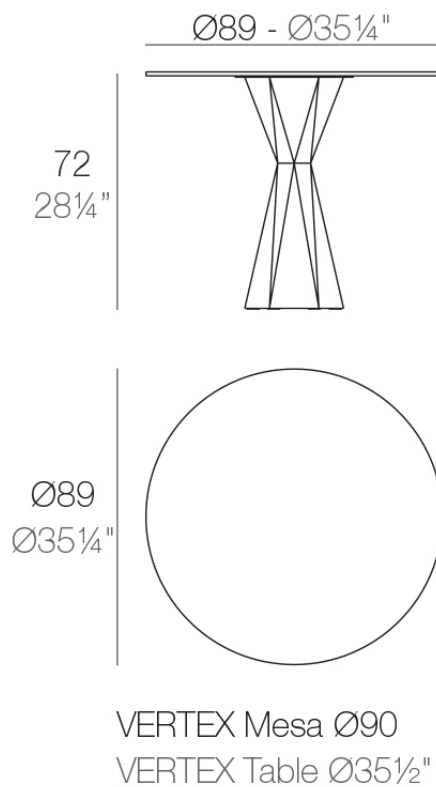

### Description

Made of polyethylene resin by rotational moulding. 100% Recyclable. Item suitable for indoor and outdoor use. Available in different finishes. Tabletop with HPL.

Weight: 54.19 Kg