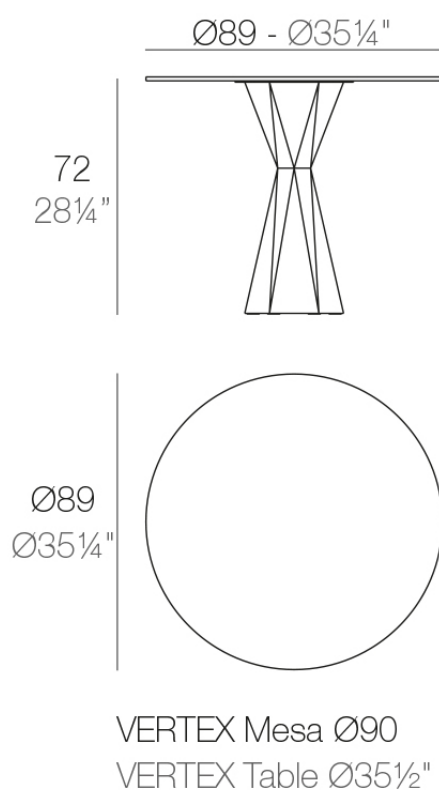

Info

Description

Made of polyethylene resin by rotational moulding. 100% Recyclable. Item suitable for indoor and outdoor use. Available in different finishes. Tabletop with HPL.

Weight: 54.19 Kg

Finishes