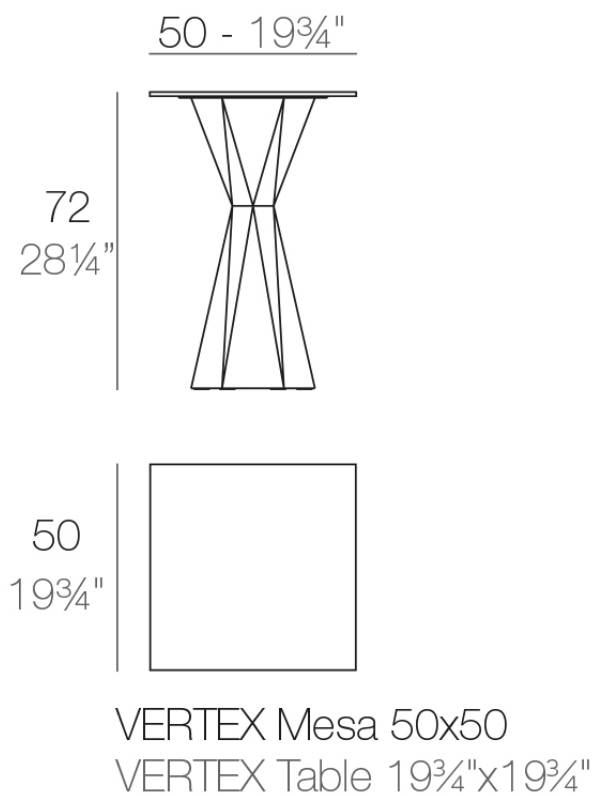

Info

Description

Made of polyethylene resin by rotational moulding. 100% Recyclable. Item suitable for indoor and outdoor use. Available in different finishes.

Weight: 21.41 Kg

Finishes

finishes

BASIC

Ref. 51017CB