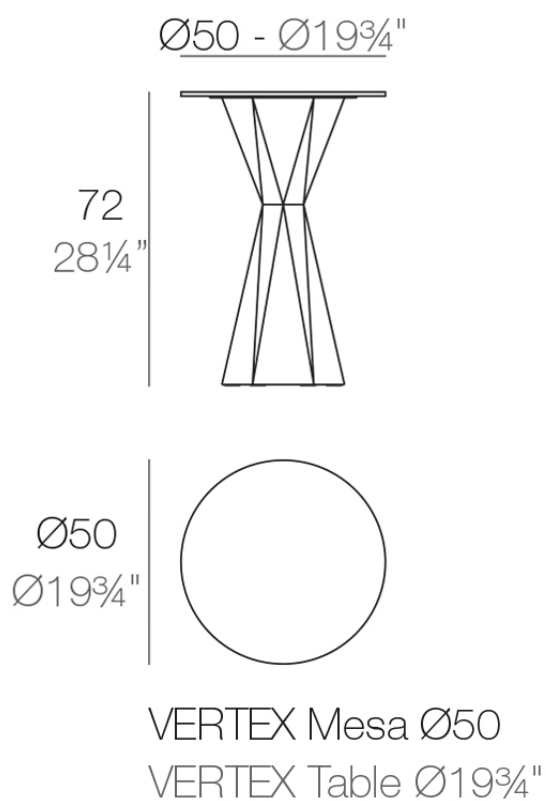

Info

Description

Made of polyethylene resin by rotational moulding. 100% Recyclable. Item suitable for indoor and outdoor use. Available in different finishes.

Weight: 21.41 Kg

Finishes

finishes

BASIC

Ref. 51017CB

tabletops

HPL

Ref. VVAR00038

white(black edge)

ecru(black edge)

black(black edge)

HPL black edge

Solid Core