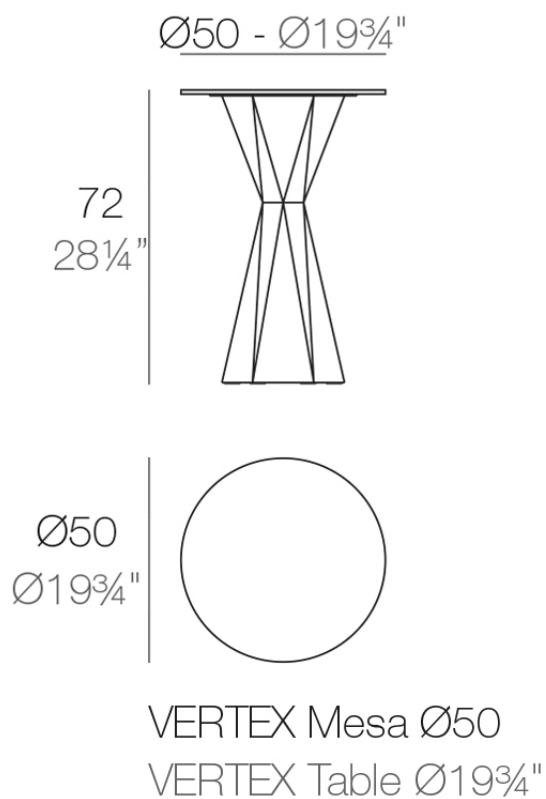

Info

Description

Made of polyethylene resin by rotational moulding. 100% Recyclable. Item suitable for indoor and outdoor use. Available in different finishes.

Weight: 21.41 Kg

Finishes

finishes

BASIC

Ref. 51017CB