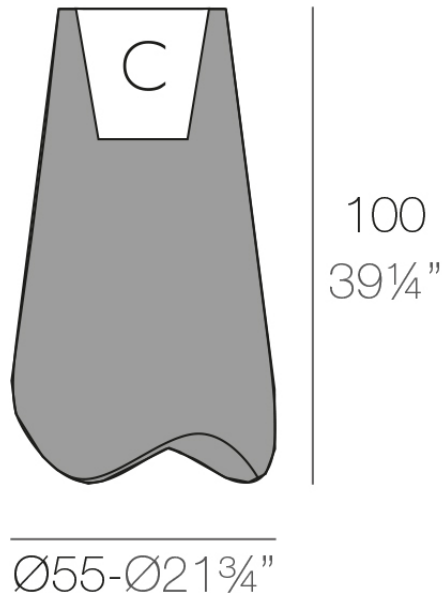

Info

Description

Pot made of polyethylene resin by rotational moulding. 100% Recyclable. Item suitable for indoor and outdoor use. Available in different finishes.

Weight: 8.5 Kg

PAL Macetero 100

C = 20 L

PAL Planter 100