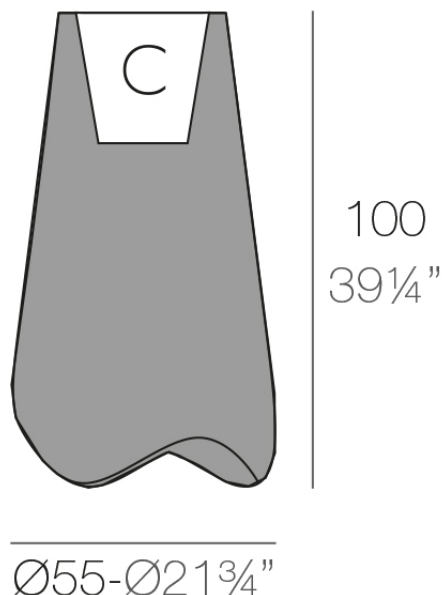

### Description

Pot made of polyethylene resin by rotational moulding. 100% Recyclable. Item suitable for indoor and outdoor use. Available in different finishes.

Weight: 8.5 Kg

PAL Macetero 100

C = 20 L

PAL Planter 100