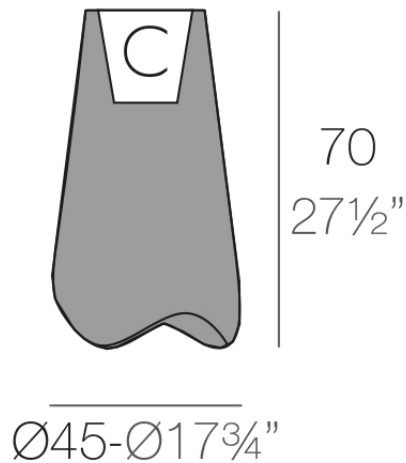

### Description

Pot made of polyethylene resin by rotational moulding. 100% Recyclable. Item suitable for indoor and outdoor use. Available in different finishes.

Weight: 4.5 Kg

PAL Macetero 70

C = 10 L

PAL Planter 70