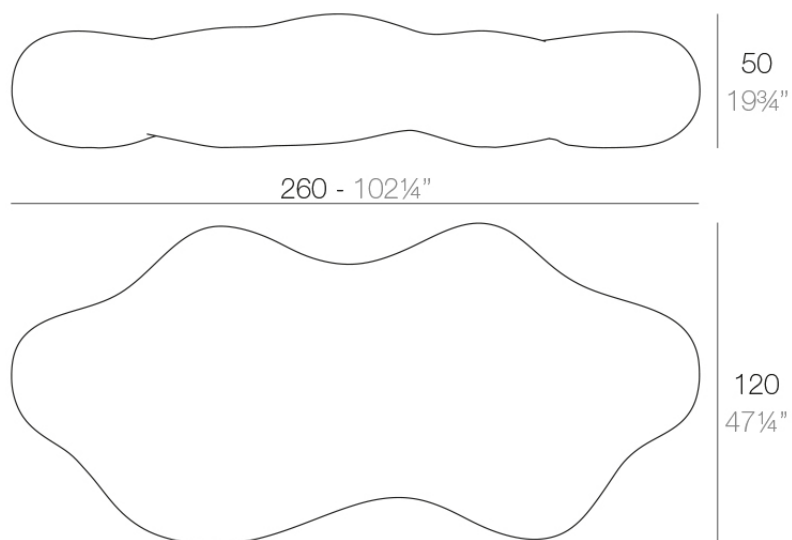

Made of polyethylene resin by rotational moulding. 100% Recyclable. Item suitable for indoor and outdoor use. Available in different finishes.

Weight: 46.07 Kg

LAVA Banco
LAVA Bench

Finishes

finishes

BASIC