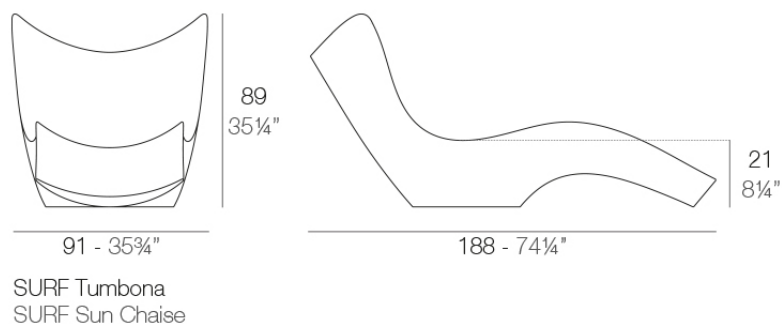

Surf sun lounger

by Karim Rashid

The flowing wave that composes the seat and leg rest of SURF alludes to a sense of calm. It is a soft swell in lux, a fluid gesture that changes as the light does. The method of its creator is to replace the World's canvas for a new well-being that invokes a calmness and casualness, that are driven by vibrant shapes which are refreshing, awakening, and elevating and are metaphors for a new global dynamism.

Info

Description

Made of polyethylene resin by rotational moulding. 100% Recyclable. Item suitable for indoor and outdoor use. Available in different finishes.

Weight: 25.33 Kg

Finishes

finishes

BASIC

Ref. 51011