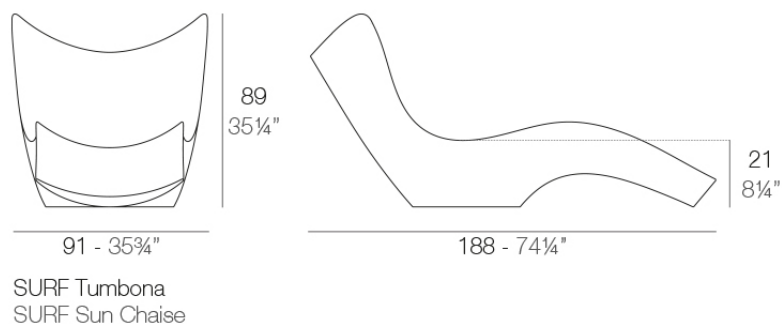

Info

Description

Made of polyethylene resin by rotational moulding. 100% Recyclable. Item suitable for indoor and outdoor use. Available in different finishes.

Weight: 25.33 Kg

Finishes

finishes

BASIC

Ref. 51011