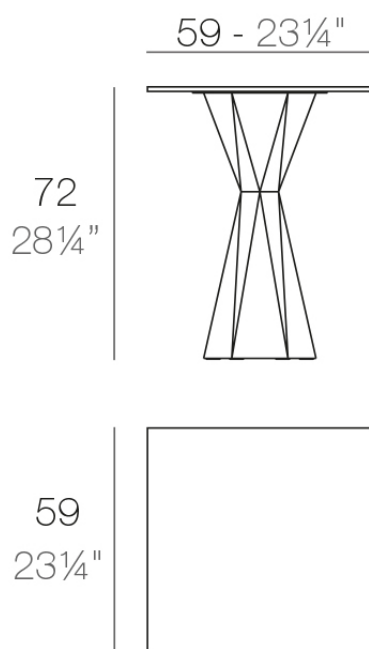

### Description

Made of polyethylene resin by rotational moulding. 100% Recyclable. Item suitable for indoor and outdoor use. Available in different finishes. Tabletop with HPL.

Weight: 23.81 Kg

VERTEX Mesa 60x60

VERTEX Table 23 1/2"x23 1/2"