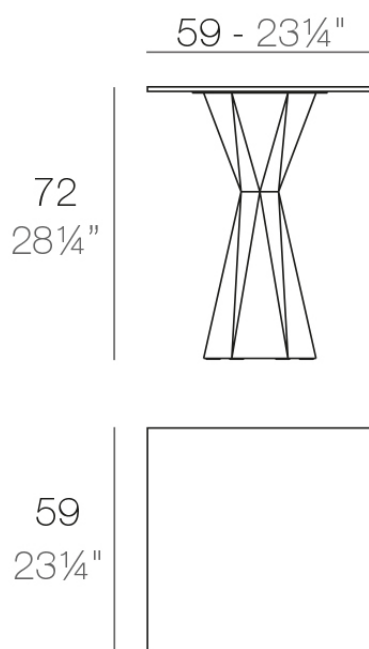

Info

Description

Made of polyethylene resin by rotational moulding. 100% Recyclable. Item suitable for indoor and outdoor use. Available in different finishes. Tabletop with HPL.

Weight: 23.81 Kg

VERTEX Mesa 60x60

VERTEX Table 23 1/2"x23 1/2"

Finishes

finishes

BASIC

Ref. 51010CB

clear

orange

white 201