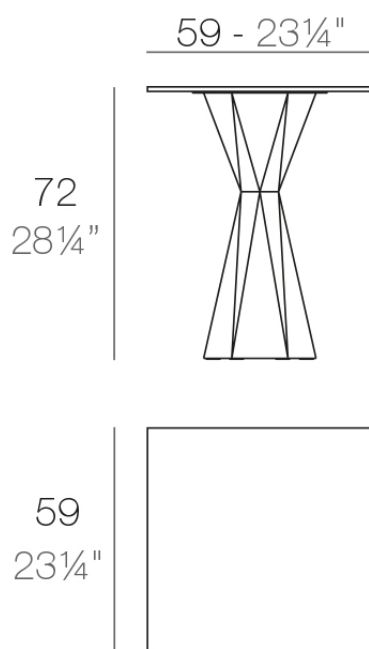

Info

Description

Made of polyethylene resin by rotational moulding. 100% Recyclable. Item suitable for indoor and outdoor use. Available in different finishes. Tabletop with HPL.

Weight: 23.81 Kg

VERTEX Mesa 60x60