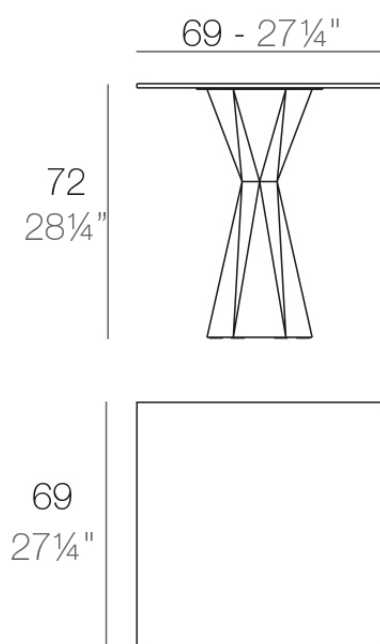

Info

Description

Made of polyethylene resin by rotational moulding. 100% Recyclable. Item suitable for indoor and outdoor use. Available in different finishes. Tabletop with HPL.

Weight: 51.56 Kg

VERTEX Mesa 70x70
VERTEX Table 27½"x27½"