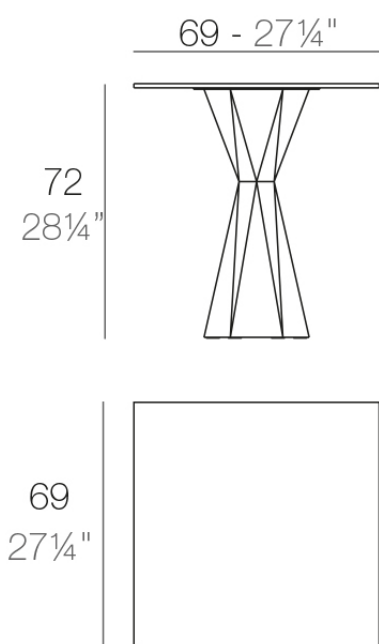

Info

Description

Made of polyethylene resin by rotational moulding. 100% Recyclable. Item suitable for indoor and outdoor use. Available in different finishes. Tabletop with HPL.

Weight: 51.56 Kg

VERTEX Mesa 70x70
VERTEX Table 27½"x27½"