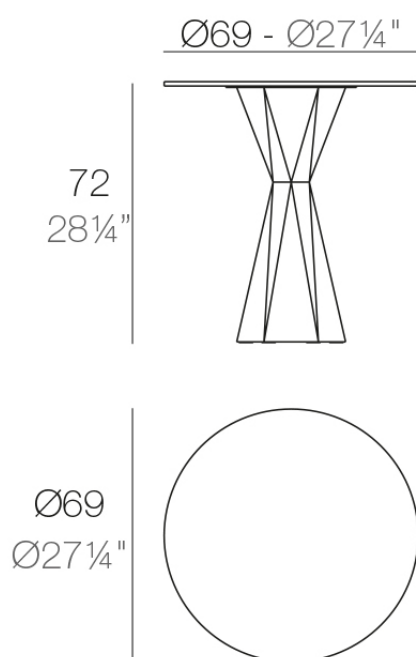

### Description

Made of polyethylene resin by rotational moulding. 100% Recyclable. Item suitable for indoor and outdoor use. Available in different finishes. Tabletop with HPL.

Weight: 51.56 Kg

VERTEX Mesa Ø70  
VERTEX Table Ø27 1/2"