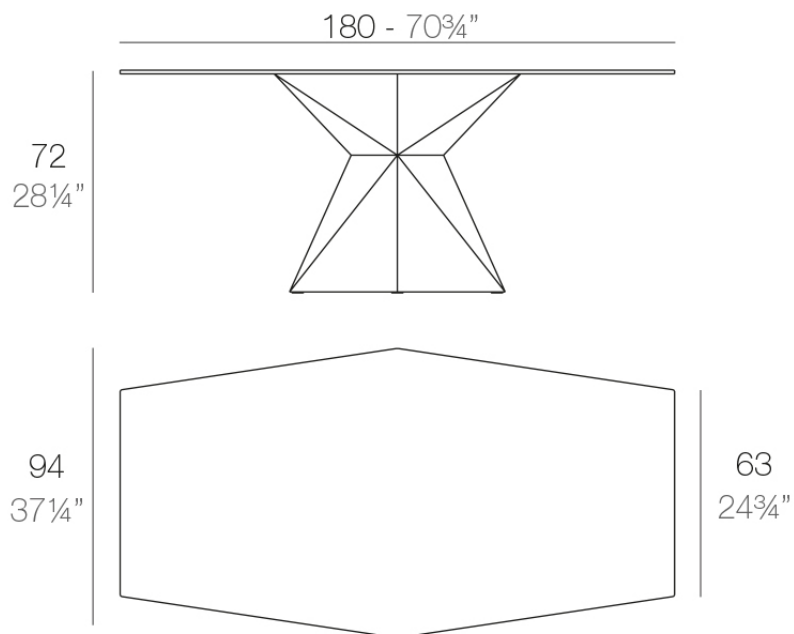

### Description

Made of polyethylene resin by rotational moulding. 100% Recyclable. Item suitable for indoor and outdoor use. Available in different finishes. Tabletop with HPL.

Weight: 62.98 Kg

VERTEX Mesa 180  
VERTEX Table 70<sup>3</sup>/<sub>4</sub>"