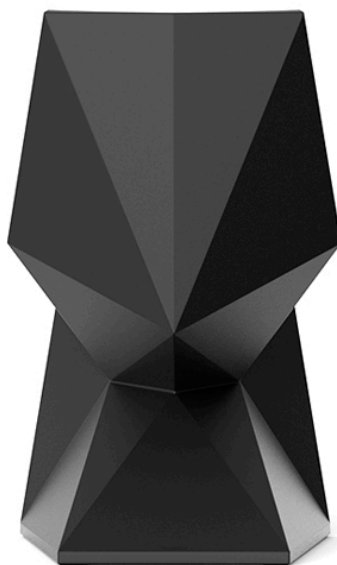

## Vertex chair

by Karim Rashid

One of the latest great works by **KARIM RASHID**, we can find it in **VERTEX**, a family of ultra-contemporary sculpted outdoor & indoor designer furniture collection designed for the Spanish brand **VONDOM**.

### Description

Made of polyethylene resin by rotational moulding. 100% Recyclable. Item suitable for indoor and outdoor use. Available in different finishes.

Weight: 9.02 Kg

VERTEX Silla  
VERTEX Chair