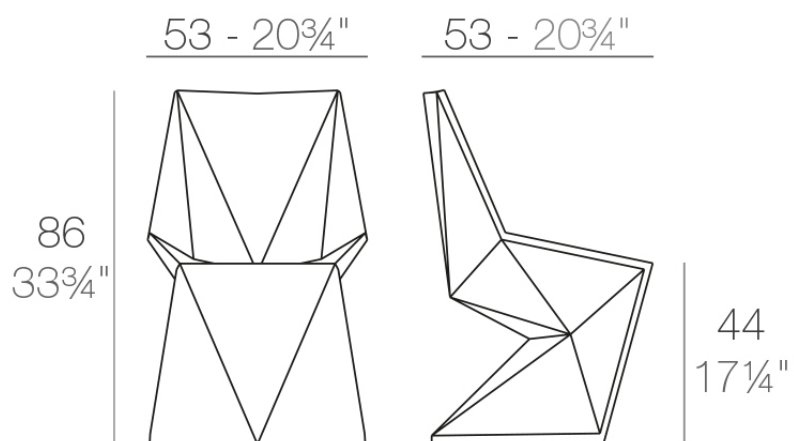

Info

Description

Made of polyethylene resin by rotational moulding. 100% Recyclable. Item suitable for indoor and outdoor use. Available in different finishes.

Weight: 9.02 Kg

VERTEX Silla
VERTEX Chair

Accessories