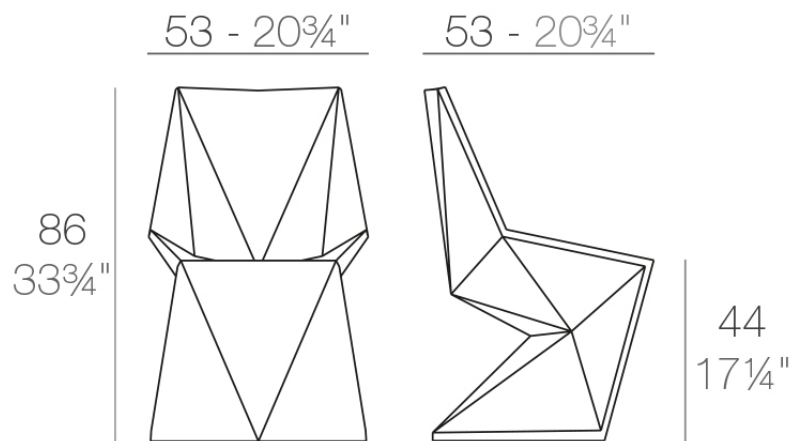

### Description

Made of polyethylene resin by rotational moulding. 100% Recyclable. Item suitable for indoor and outdoor use. Available in different finishes.

Weight: 9.02 Kg

VERTEX Silla  
VERTEX Chair