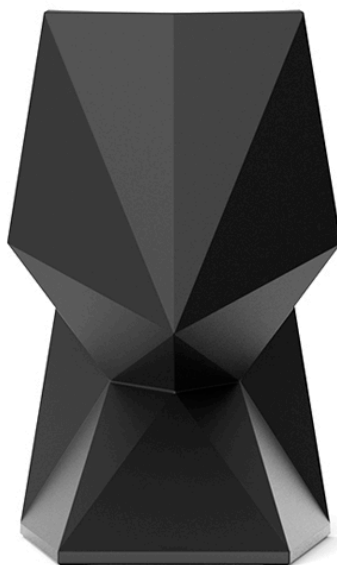

Vertex chair

by Karim Rashid

One of the latest great works by **KARIM RASHID**, we can find it in **VERTEX**, a family of ultra-contemporary sculpted outdoor & indoor designer furniture collection designed for the Spanish brand **VONDOM**.

Info

Description

Made of polyethylene resin by rotational moulding. 100% Recyclable. Item suitable for indoor and outdoor use. Available in different finishes.

Weight: 9.02 Kg

VERTEX Silla
VERTEX Chair

Accessories

- **Fabric**

Fabric

Finishes

finishes

BASIC

Ref. 51007

notte blue

ice