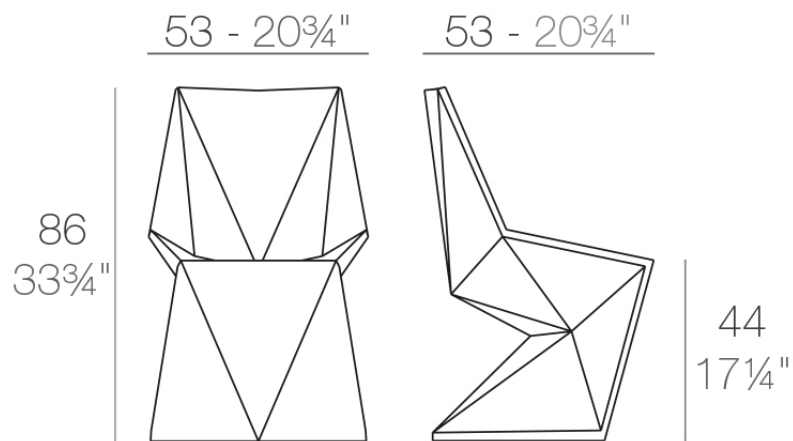

Info

Description

Made of polyethylene resin by rotational moulding. 100% Recyclable. Item suitable for indoor and outdoor use. Available in different finishes.

Weight: 9.02 Kg

VERTEX Silla
VERTEX Chair

Accessories