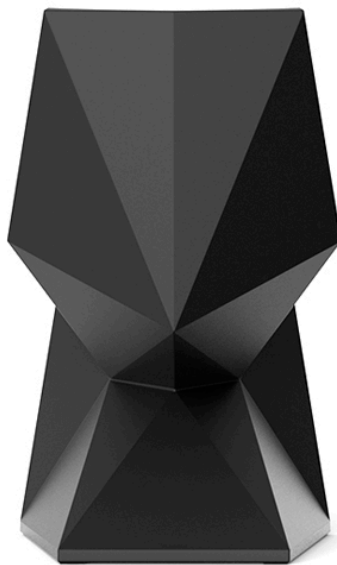

Vertex chair

by Karim Rashid

One of the latest great works by **KARIM RASHID**, we can find it in **VERTEX**, a family of ultra-contemporary sculpted outdoor & indoor designer furniture collection designed for the Spanish brand **VONDOM**.

Info

Description

Made of polyethylene resin by rotational moulding. 100% Recyclable. Item suitable for indoor and outdoor use. Available in different finishes.

Weight: 9.02 Kg

VERTEX Silla
VERTEX Chair

Accessories

- **Fabric**

Fabric

Finishes

finishes

BASIC

Ref. 51007

white 2001

ecru 2003