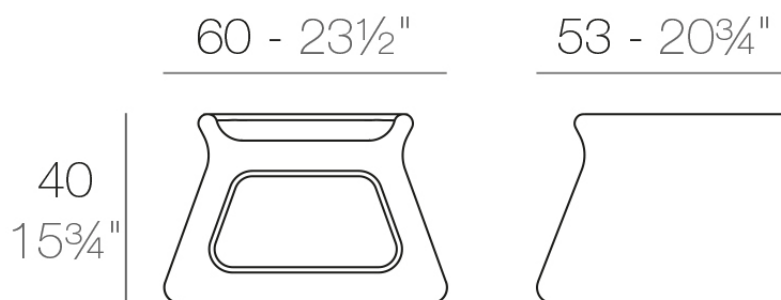

### Description

Made of polyethylene resin by rotational moulding. 100% Recyclable. Item suitable for indoor and outdoor use. Available in different finishes.

Weight: 7 Kg

PAL Taburete Bajo  
PAL Low Stool