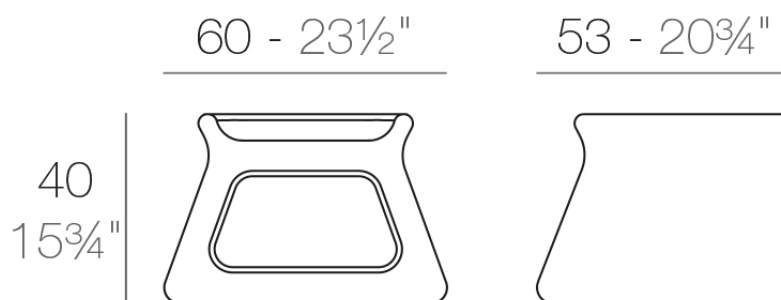

Info

Description

Made of polyethylene resin by rotational moulding. 100% Recyclable. Item suitable for indoor and outdoor use. Available in different finishes.

Weight: 7 Kg

PAL Taburete Bajo
PAL Low Stool