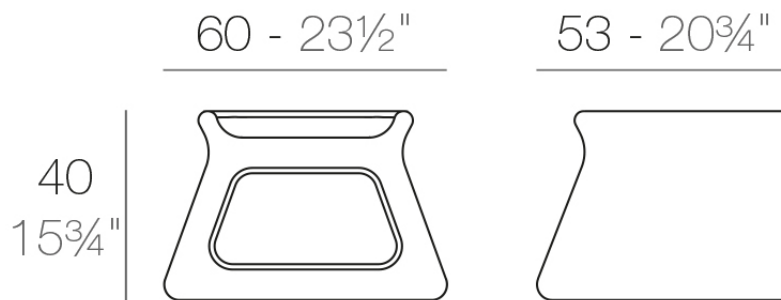

Info

Description

Made of polyethylene resin by rotational moulding. 100% Recyclable. Item suitable for indoor and outdoor use. Available in different finishes.

Weight: 7 Kg

PAL Taburete Bajo
PAL Low Stool