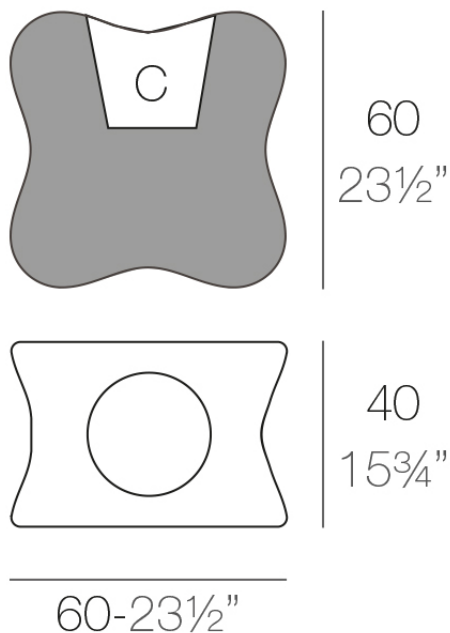

### Description

Pot made of polyethylene resin by rotational moulding. 100% Recyclable. Item suitable for indoor and outdoor use. Available in different finishes.

Weight: 12.32 Kg

PAL Maceta 60      C = 10 L  
PAL Planter 60      C = 2 3/4 gal