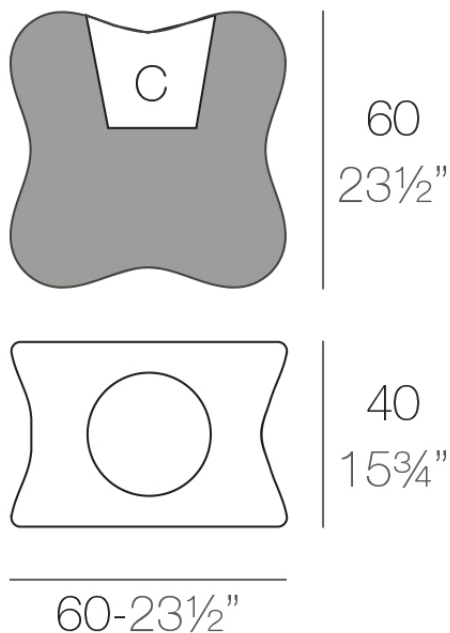

Info

Description

Pot made of polyethylene resin by rotational moulding. 100% Recyclable. Item suitable for indoor and outdoor use. Available in different finishes.

Weight: 12.32 Kg

PAL Maceta 60 C = 10 L
PAL Planter 60 C = 2¾ gal