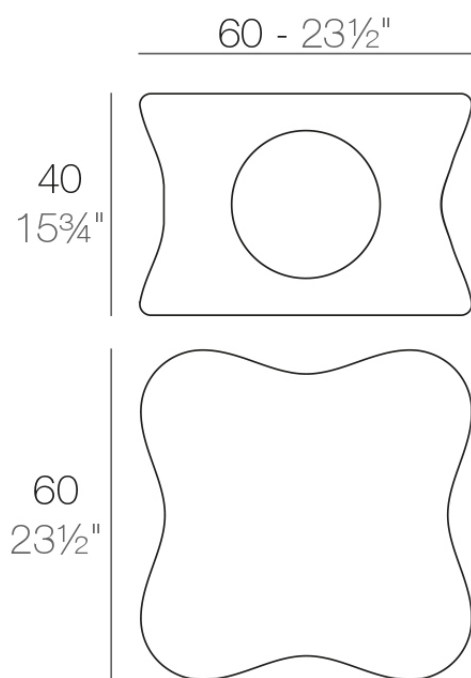

Info

Description

Made of polyethylene resin by rotational moulding. 100% Recyclable. Item suitable for indoor and outdoor use. Available in different finishes.

Weight: 9.5 Kg

PAL Mesa Baja
PAL Low Table

Finishes