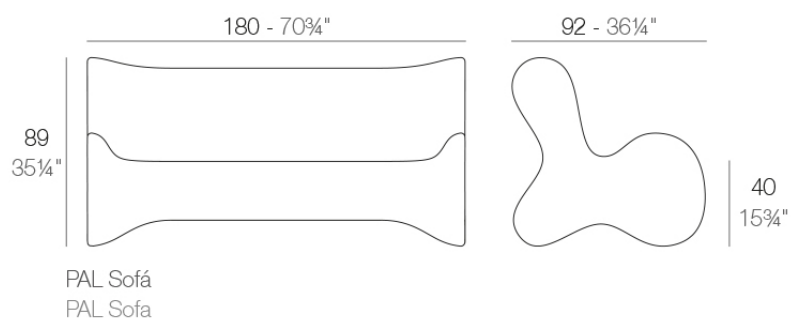

Info

Description

Made of polyethylene resin by rotational moulding. 100% Recyclable. Item suitable for indoor and outdoor use. Available in different finishes.

Weight: 40.01 Kg

Finishes

finishes

BASIC

Ref. 51002