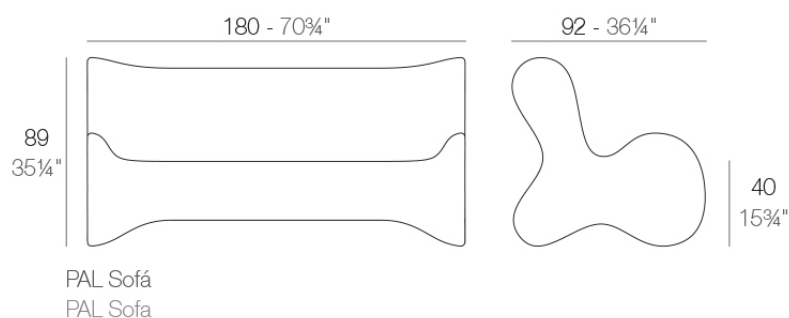

Info

Description

Made of polyethylene resin by rotational moulding. 100% Recyclable. Item suitable for indoor and outdoor use. Available in different finishes.

Weight: 40.01 Kg

Finishes

finishes

BASIC

Ref. 51002