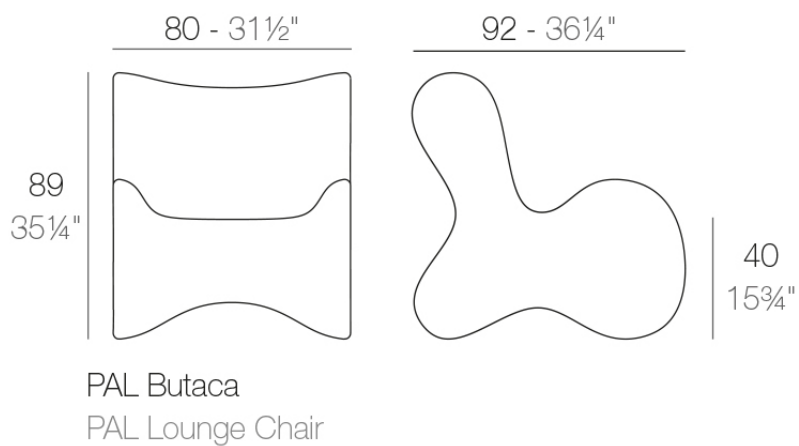

Info

Description

Made of polyethylene resin by rotational moulding. 100% Recyclable. Item suitable for indoor and outdoor use. Available in different finishes.

Weight: 20 Kg

Finishes

finishes

BASIC

Ref. 51001