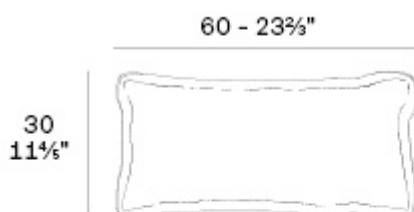

Info

Description

Weight: 1.2 Kg

Vineyard. Pillow 30x60cm
Vineyard. Cojín 30x60cm
50103

Finishes

DECORATIVE CUSHIONS

Ref. 50103

fabric