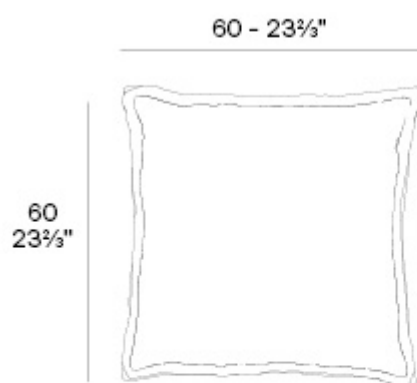

Info

Description

Weight: 1.65 Kg

Vineyard. Pillow 60x60cm
Vineyard. Cojín 60x60cm
50100

Finishes

DECORATIVE CUSHIONS

Ref. 50100

fabric