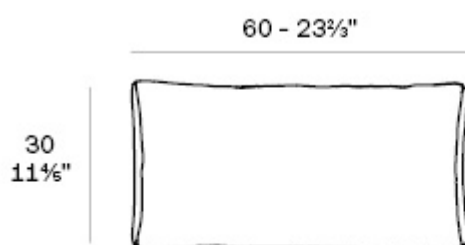

Info

Description

Weight: 1.2 Kg

Tablet. Pillow 30x60cm
Tablet. Cojin 30x60cm
50002

Finishes

DECORATIVE CUSHIONS

Ref. 50002

fabric