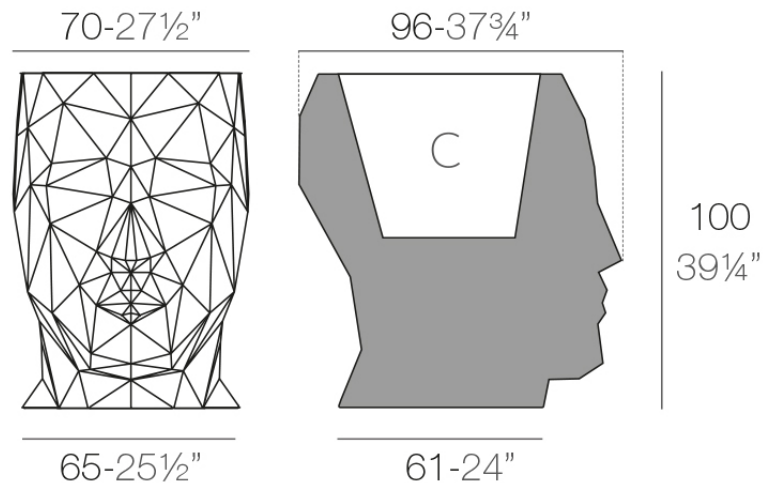

Info

Description

Pot made of polyethylene resin by rotational moulding. 100% Recyclable. Item suitable for indoor and outdoor use. Available in different finishes.

Weight: 17.02 Kg

ADAN Maceta 100
ADAN Planter 100