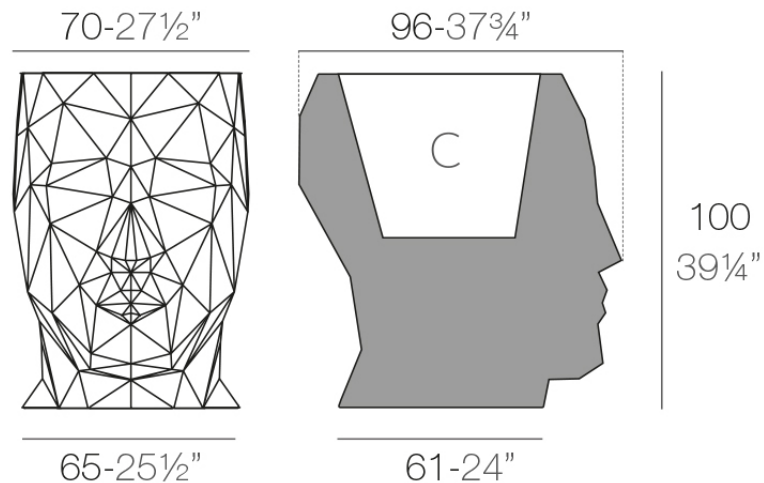

Info

Description

Pot made of polyethylene resin by rotational moulding. 100% Recyclable. Item suitable for indoor and outdoor use. Available in different finishes.

Weight: 17.02 Kg

ADAN Maceta 100
ADAN Planter 100

C = 75 L
C = 19 gal