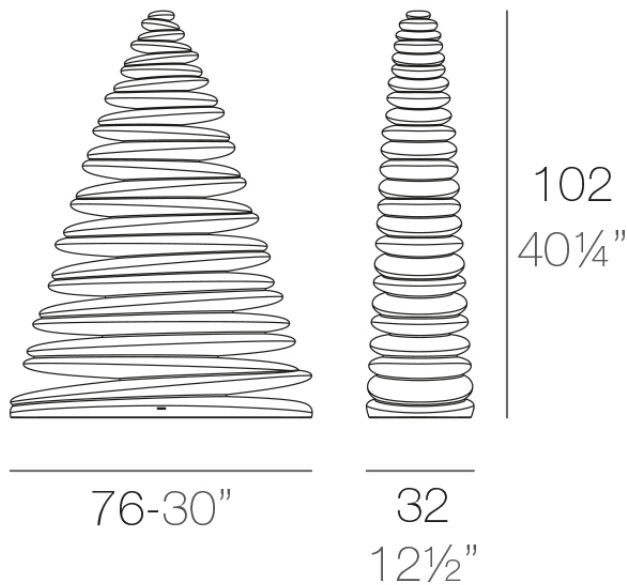

Chrismy 1m

by Teresa Sapey

Chrismy is the reinvented Christmas tree by Teresa Sapey for Vondom. Is inspired in **natural, organic and elegant shapes** that rise toward its peak in each of its silhouettes to-and-fro movement.

Info

Description

Made of polyethylene resin by rotational moulding. 100% Recyclable. Item suitable for indoor and outdoor use. Available in different finishes.

Weight: 10.24 Kg

CHRISMY Árbol 100cm
CHRISMY Tree 39 1/4"