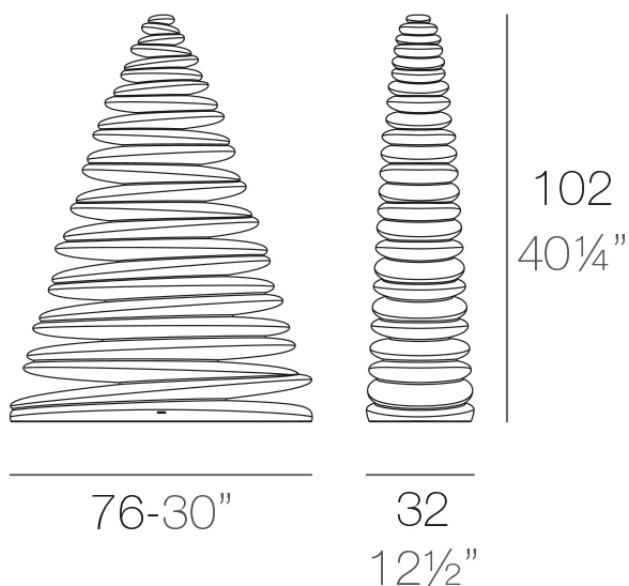

Chrismy 1m

by Teresa Sapey

The Chrismy collection, designed by Teresa Sapey, is a contemporary take on the classic Christmas tree. Inspired by natural and organic forms, Chrismy rises with an undulating silhouette that evokes movement and lightness, providing a warm and enveloping atmosphere thanks to its interior lighting.

Info

Description

Made of polyethylene resin by rotational moulding. 100% Recyclable. Item suitable for indoor and outdoor use. Available in different finishes.

Weight: 10.24 Kg

CHRISMY Árbol 100cm
CHRISMY Tree 39 1/4"