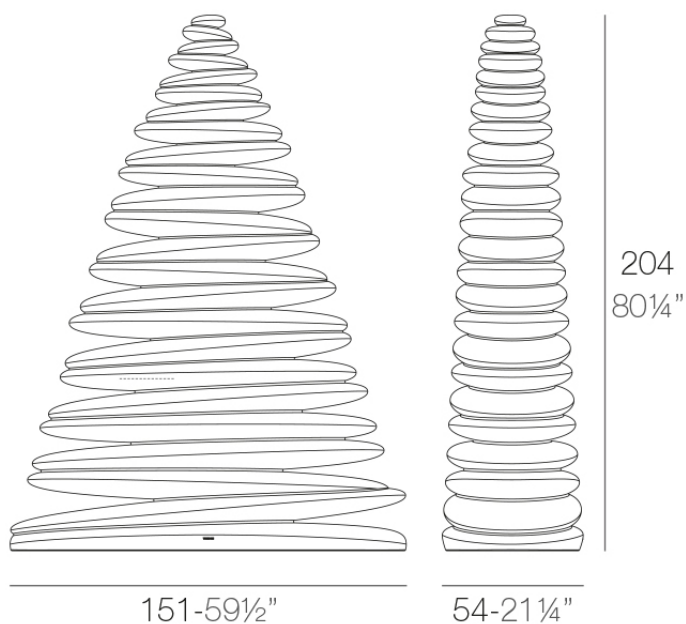

Info

Description

Made of polyethylene resin by rotational moulding. 100% Recyclable. Item suitable for indoor and outdoor use. Available in different finishes.

Weight: 61.05 Kg

CHRISMY Árbol 200cm
CHRISMY Tree 78¾"