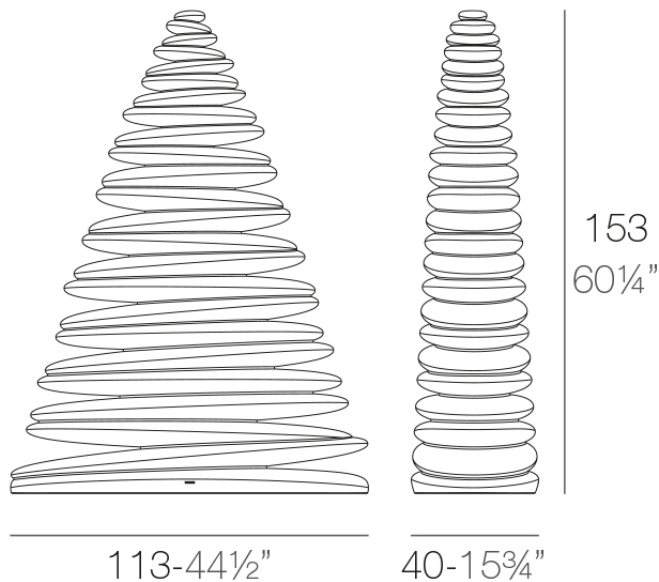

Info

Description

Made of polyethylene resin by rotational moulding. 100% Recyclable. Item suitable for indoor and outdoor use. Available in different finishes.

Weight: 20.44 Kg

CHRISMY Árbol 150cm
CHRISMY Tree 59"