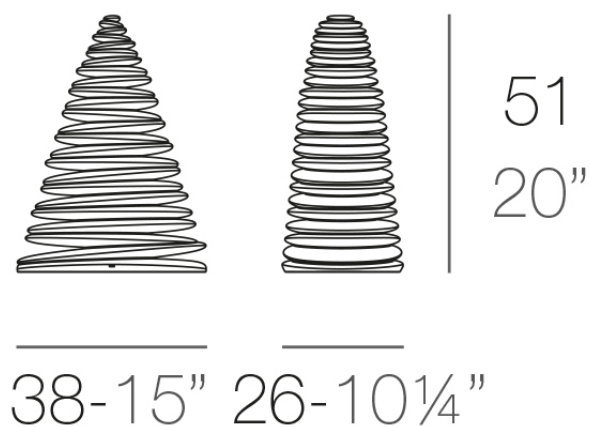

Chrismy 0,5m

by Teresa Sapey

The Chrismy collection, designed by Teresa Sapey, is a contemporary take on the classic Christmas tree. Inspired by natural and organic forms, Chrismy rises with an undulating silhouette that evokes movement and lightness, providing a warm and enveloping atmosphere thanks to its interior lighting.

Info

Description

Made of polyethylene resin by rotational moulding. 100% Recyclable. Item suitable for indoor and outdoor use. Available in different finishes.

Weight: 3.42 Kg

CHRISMY Árbol 50cm
CHRISMY Tree 19³/₄"