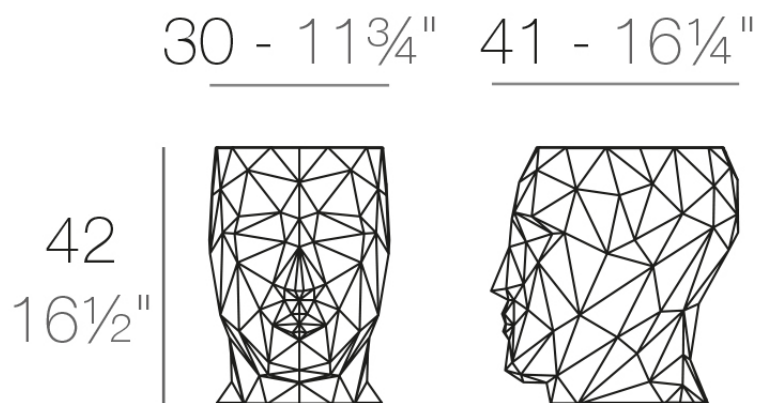

### Description

Made of polyethylene resin by rotational moulding. 100% Recyclable. Item suitable for indoor and outdoor use. Available in different finishes.

Weight: 3.1 Kg

ADAN Taburete Bajo  
ADAN Low Stool