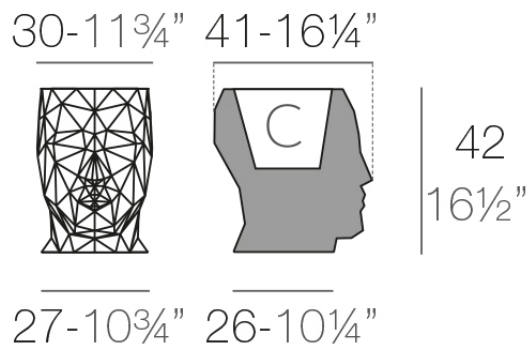

Info

Description

Pot made of polyethylene resin by rotational moulding. 100% Recyclable. Item suitable for indoor and outdoor use. Available in different finishes.

Weight: 3.52 Kg

ADAN Maceta 42

ADAN Planter 42