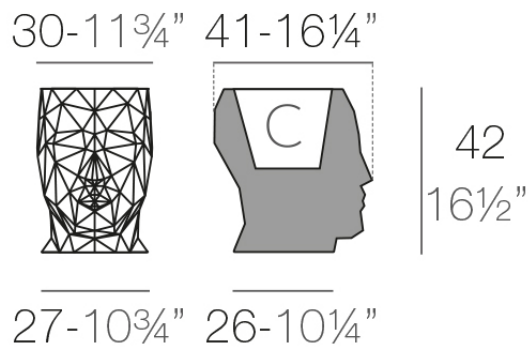

Adan planter 30x41x42

by Teresa Sapey

With the Adan collection, Teresa Sapey proposes a reinterpretation of design as a living, changing art. Inspired by the fascinating geometry of a diamond, Adan displays a robust and playful personality that seduces both indoors and outdoors. More than just a decorative object, each piece is a reflection of character and magnetism, evoking the essence of an art that is felt and transforms the environment at every angle.

Info

Description

Pot made of polyethylene resin by rotational moulding. 100% Recyclable. Item suitable for indoor and outdoor use. Available in different finishes.

Weight: 3.52 Kg

ADAN Maceta 42

ADAN Planter 42

C = 14 L

C = 1¹/₄ gal

Finishes

finishes

BASIC

Ref. 49064A

white 2001

ecru 2003