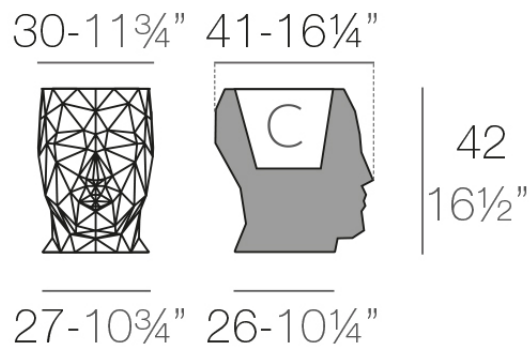

Adan planter 30x41x42

by Teresa Sapey

With the Adan collection, Teresa Sapey proposes a reinterpretation of design as a living, changing art. Inspired by the fascinating geometry of a diamond, Adan displays a robust and playful personality that seduces both indoors and outdoors. More than just a decorative object, each piece is a reflection of character and magnetism, evoking the essence of an art that is felt and transforms the environment at every angle.

Info

Description

Pot made of polyethylene resin by rotational moulding. 100% Recyclable. Item suitable for indoor and outdoor use. Available in different finishes.

Weight: 3.52 Kg

ADAN Maceta 42

ADAN Planter 42

C = 14 L

C = 1¹/₄ gal

Finishes

finishes

BASIC

Ref. 49064A

white 2001

ecru 2003