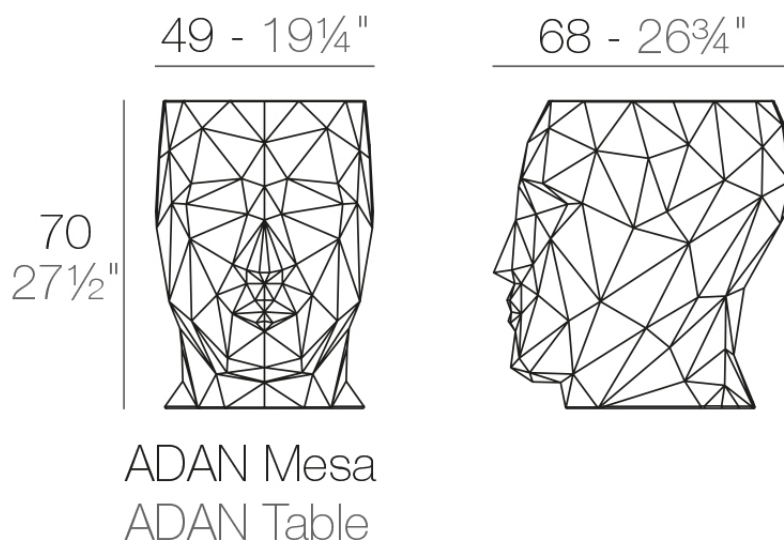

Info

Description

Made of polyethylene resin by rotational moulding. 100% Recyclable. Item suitable for indoor and outdoor use. Available in different finishes.

Weight: 8.5 Kg