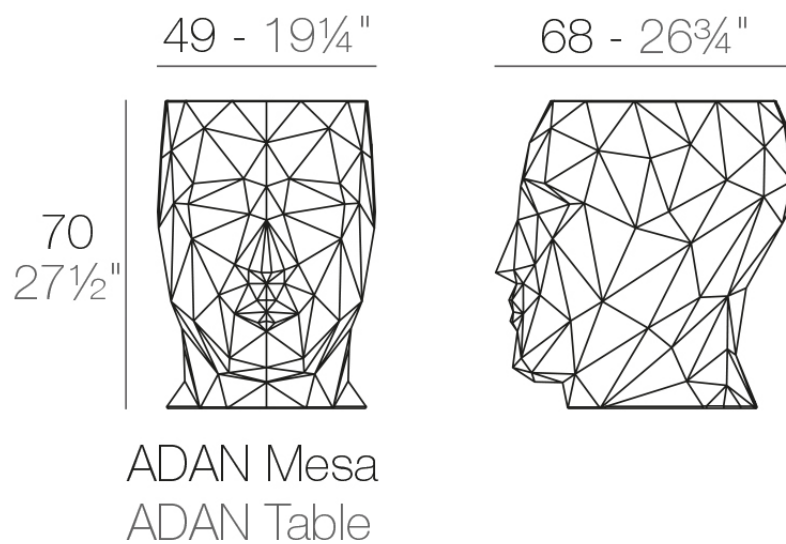

Adan table 49x68x70

by Teresa Sapey

With the Adan collection, Teresa Sapey proposes a reinterpretation of design as a living, changing art. Inspired by the fascinating geometry of a diamond, Adan displays a robust and playful personality that seduces both indoors and outdoors. More than just a decorative object, each piece is a reflection of character and magnetism, evoking the essence of an art that is felt and transforms the environment at every angle.

Info

Description

Made of polyethylene resin by rotational moulding. 100% Recyclable. Item suitable for indoor and outdoor use. Available in different finishes.

Weight: 8.5 Kg

Finishes

finishes

BASIC

Ref. 49062