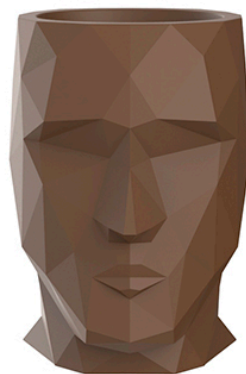

Adan planter 49x68x70

by Teresa Sapey

With the Adan collection, Teresa Sapey proposes a reinterpretation of design as a living, changing art. Inspired by the fascinating geometry of a diamond, Adan displays a robust and playful personality that seduces both indoors and outdoors. More than just a decorative object, each piece is a reflection of character and magnetism, evoking the essence of an art that is felt and transforms the environment at every angle.

Info

Description

Pot made of polyethylene resin by rotational moulding. 100% Recyclable. Item suitable for indoor and outdoor use. Available in different finishes.

Weight: 10.02 Kg

Finishes

finishes

BASIC

Ref. 49060A