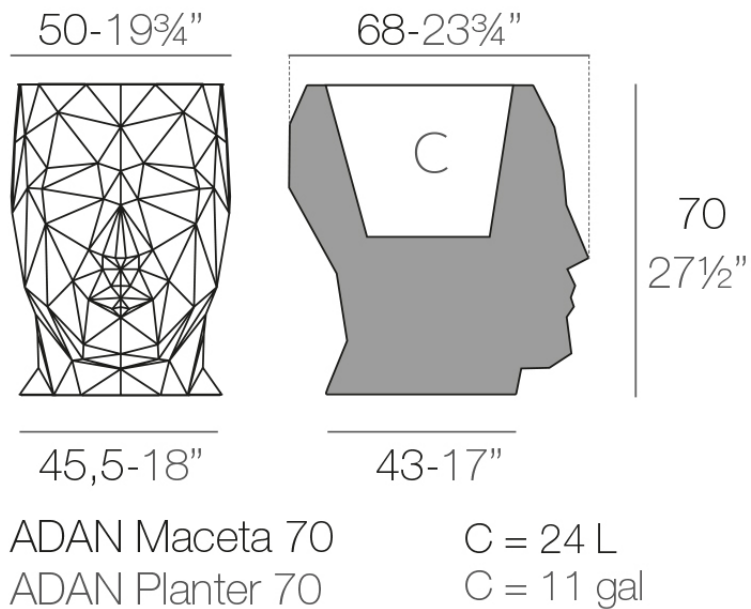

Adan planter 49x68x70

by Teresa Sapey

With the Adan collection, Teresa Sapey proposes a reinterpretation of design as a living, changing art. Inspired by the fascinating geometry of a diamond, Adan displays a robust and playful personality that seduces both indoors and outdoors. More than just a decorative object, each piece is a reflection of character and magnetism, evoking the essence of an art that is felt and transforms the environment at every angle.

Info

Description

Pot made of polyethylene resin by rotational moulding. 100% Recyclable. Item suitable for indoor and outdoor use. Available in different finishes.

Weight: 10.02 Kg

Finishes

finishes

BASIC

Ref. 49060A