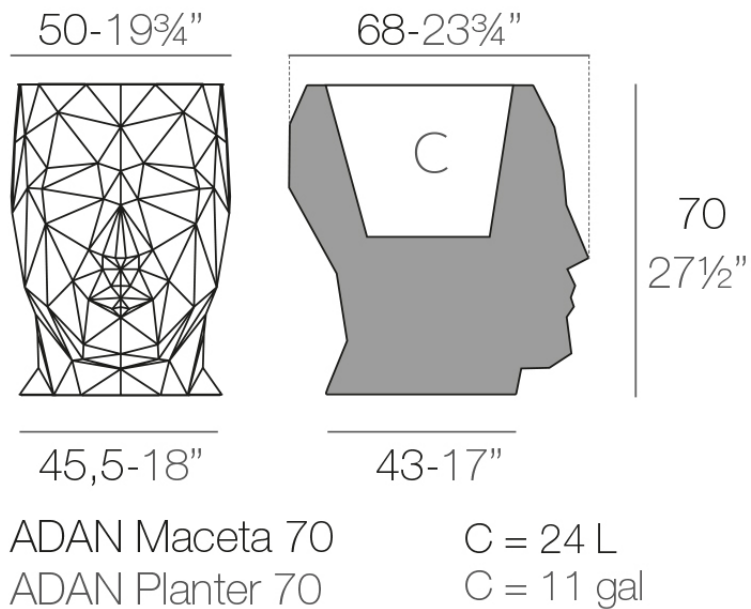

### Description

Pot made of polyethylene resin by rotational moulding. 100% Recyclable. Item suitable for indoor and outdoor use. Available in different finishes.

Weight: 10.02 Kg