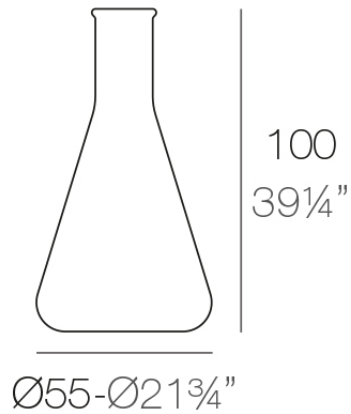

Chemistubes erlenmeyer ø55x100

by Teresa Sapey

CHEMISTUBES, is based on “decontextualization”. A new object is produced through increasing the size (intervention in scale), using different materials to the original one (in this case, the ecological material of resin of polyethylene using the technique of rotational moulding), and changing the original use for which an object was first designed. What a laboratory container was before is now a designer planter decorative IN&OUT item.

Info

Description

Made of polyethylene resin by rotational moulding. 100% Recyclable. Item suitable for indoor and outdoor use. Available in different finishes.

Weight: 6 Kg

ERLENMEYER Maceta 100

C = 4 L

ERLENMEYER Planter 100